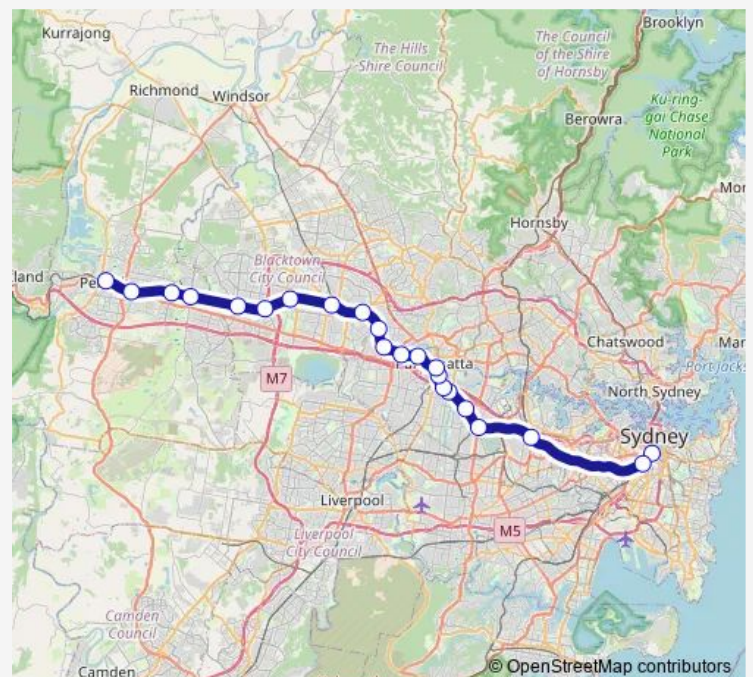

Thursday —

Friday 23:16

Saturday —

Sunday —

Route info

Direction: Olympic Park Station, Platform 3

Stops: 14

Trip Duration: 0 hour 49 min