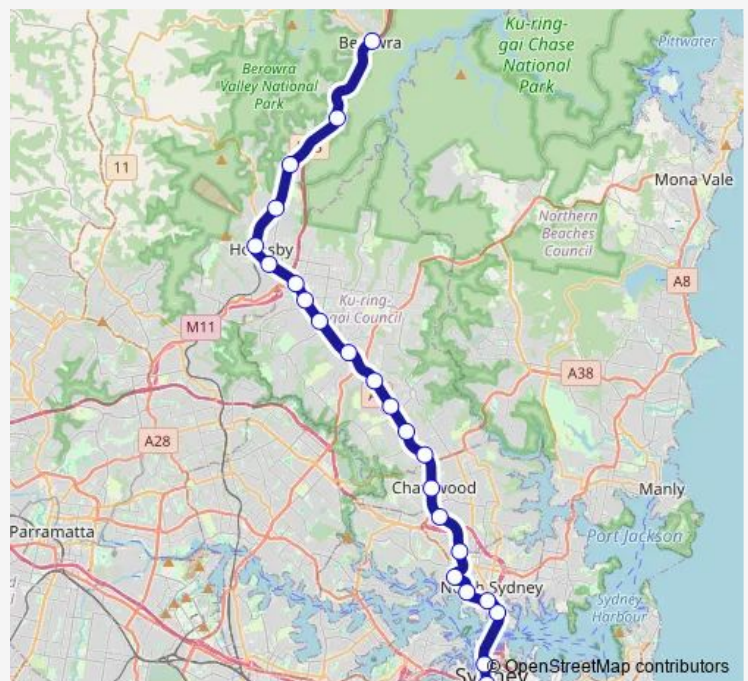

North Sydney Station, Platform 2

### Route schedule

Central Station, Platform 16 — North Sydney Station, Platform 2

Monday	05:41-00:39 <sup>+1</sup>
Tuesday	07:27-00:08 <sup>+1</sup>
Wednesday	07:27-00:23 <sup>+1</sup>
Thursday	07:27-00:08 <sup>+1</sup>
Friday	05:41-01:09 <sup>+1</sup>
Saturday	05:41-01:09 <sup>+1</sup>
Sunday	05:41-01:09 <sup>+1</sup>

### Route info

Direction: Central Station, Platform 16

Stops: 5

Trip Duration: 0 hour 14 min

T1 — T1 North Shore and Western Line

## Direction

Lindfield Station, Platform 2 — Central Station, Platform 18

12 stops

[Open route schedule](#)

Lindfield Station, Platform 2

Roseville Station, Platform 1

Chatswood Station, Platform 1

Artarmon Station, Platform 1