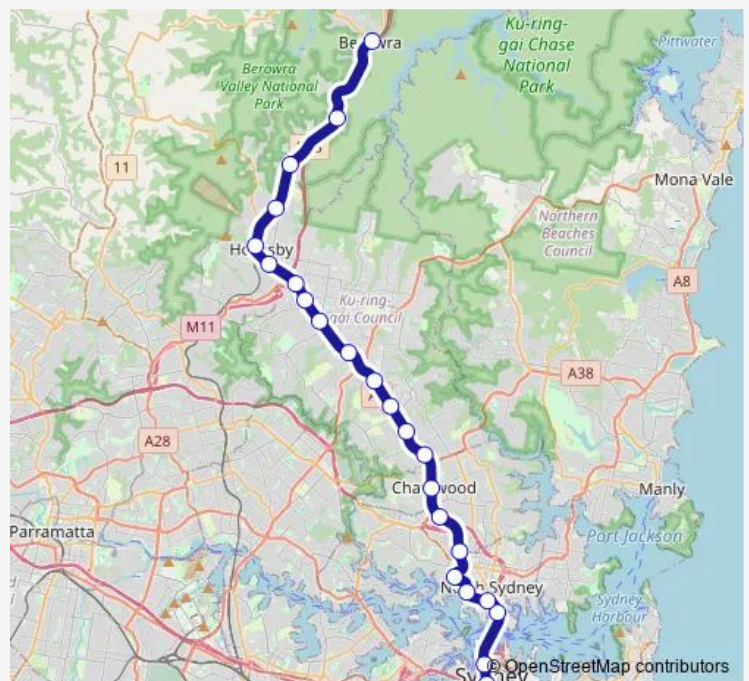

Rail T1 T1 North Shore and Western Line

[Go to website](#)

Direction

Central Station, Platform 16 — North Sydney Station, Platform 2

5 stops

[Open route schedule](#)

Central Station, Platform 16

Town Hall Station, Platform 3

Wynyard Station, Platform 4

Milsons Point Station, Platform 2

North Sydney Station, Platform 2

Route schedule

Central Station, Platform 16 — North Sydney Station, Platform 2

Monday	05:34-00:39 ⁺¹
Tuesday	05:43-00:36 ⁺¹
Wednesday	05:43-00:37 ⁺¹
Thursday	05:43-00:36 ⁺¹
Friday	05:43-21:46
Saturday	08:27-21:57
Sunday	05:34-00:53 ⁺¹

Route info

Direction: Central Station, Platform 16

Stops: 5

Trip Duration: 0 hour 12 min

T1 — T1 North Shore and Western Line

Direction

Lindfield Station, Platform 2 — Central Station, Platform 18

12 stops

[Open route schedule](#)

Lindfield Station, Platform 2

Roseville Station, Platform 1

Chatswood Station, Platform 1

Artarmon Station, Platform 1

St Leonards Station, Platform 2

Wollstonecraft Station, Platform 1