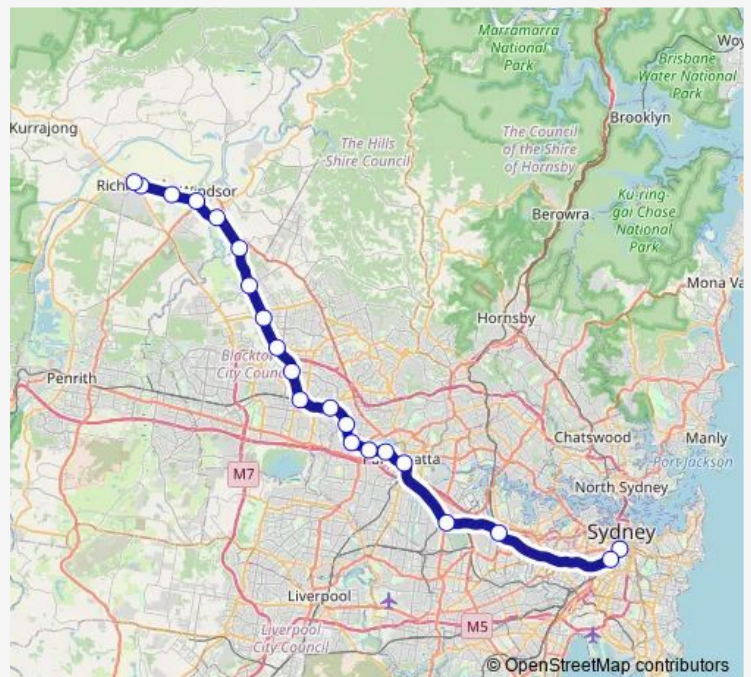

Rail T1 T1 North Shore and Western Line

[Go to website](#)

Direction

Penrith Station, Platform 1 — Central Station, Platform 16

21 stops

[Open route schedule](#)

- Penrith Station, Platform 1
- Kingswood Station, Platform 1
- Werrington Station, Platform 1
- St Marys Station, Platform 1
- Mount Druitt Station, Platform 1
- Rooty Hill Station, Platform 1
- Doonside Station, Platform 1
- Blacktown Station, Platform 4
- Seven Hills Station, Platform 1
- Toongabbie Station, Platform 1
- Pendle Hill Station, Platform 1
- Wentworthville Station, Platform 1
- Westmead Station, Platform 1
- Parramatta Station, Platform 3
- Granville Station, Platform 3
- Clyde Station, Platform 4
- Auburn Station, Platform 3
- Lidcombe Station, Platform 3
- Strathfield Station, Platform 4
- Redfern Station, Platform 3
- Central Station, Platform 16

Stops: 21

Trip Duration: 1 hour 9 min

T1 — T1 North Shore and Western Line

Direction

Central Station, Platform 18 — Penrith Station, Platform 1

15 stops

[Open route schedule](#)

Central Station, Platform 18