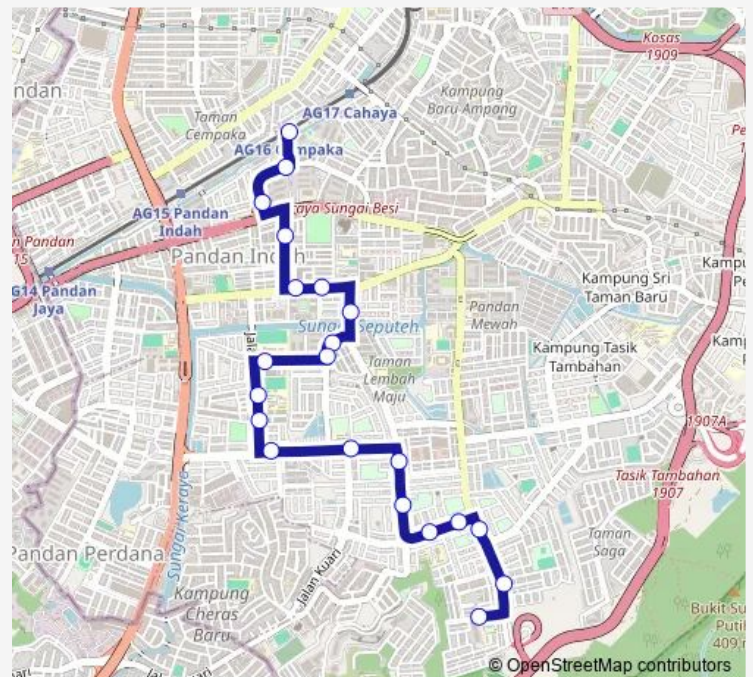

Bus Aj03 Stesen LRT Cempaka ~ Bukit Teratai

[Go to website](#)

Direction

Aj219 LRT Cempaka — SK Taman Bukit Teratai

21 stops

[Open route schedule](#)

- Aj219 LRT Cempaka
- Aj225 Pangsapuri Dahlia
- Aj226 Pangsapuri Dahlia
- Aj227 Midpoint Complex (Opp)
- Aj172 Menara Maxisegar
- Aj173 RHB Pandan Indah
- Aj233 Pandan Indah
- Aj234 Taman Lembah Maju (Utara)
- Aj235 Flat Lembah Maju
- SK Pandan Indah (Opp)
- Aj165 SMK Pandan Indah
- Aj333 Flat Pandan Indah
- Aj229 THE Resident Ampang South
- Aj230 Taman Muda (Barat)
- Pasar Taman Muda
- Dewan Taman Muda
- Aj427 Taman Seraya (Barat)
- Aj334 Taman Seraya (Timur)
- Aj250 Taman Bukit Teratai
- 99 Speedmart Bukit Teratai (Opp)
- SK Taman Bukit Teratai

Route schedule

Aj219 LRT Cempaka — SK Taman Bukit Teratai

Monday	06:00-21:00
Tuesday	06:00-21:00
Wednesday	06:00-21:00
Thursday	06:00-21:00
Friday	06:00-21:00
Saturday	06:00-21:00
Sunday	06:00-21:00

Route info

Direction: Aj219 LRT Cempaka

Stops: 21

Trip Duration: 1 hour 0 min

Aj03 — Stesen LRT Cempaka ~ Bukit Teratai

Aj03 Bus time schedules and route maps are available in an offline PDF at busmaps.com. Use the busmaps.com website to see live bus times, train schedule or subway schedule, and step-by-step directions for all public transit in Kuala Lumpur

The schedule is provided in the local timezone. Times with "(+1)" indicate departures on the next day.

PDF file created on 2025-02-26

2024 BusMaps.com - All Rights Reserved