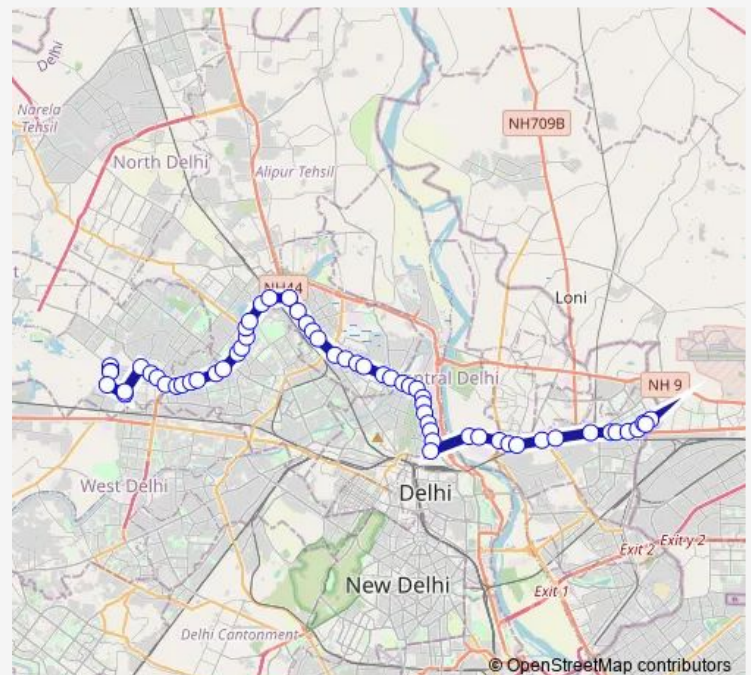

Uttri Pitam Pura

Prashant Vihar Fblock

Haidarpur Water Works

Route schedule

Sultanpuri Terminal — New Seema Puri

Monday 05:00-23:55

Tuesday 05:00-23:55

Wednesday 05:00-23:55

Thursday 05:00-23:55

Friday 05:00-23:55

Saturday 05:00-23:55

Sunday 05:00-23:55

Route info

Direction: Sultanpuri Terminal

Stops: 59

Trip Duration: 2 hour 13 min

982down

BusMaps

Badli Crossing

Haiderpur Metro Station

GTK Depot

Jahangirpuri GT Road (Metro Station)

Sarai Pipal Thala

Adarsh Nagar Metro Station