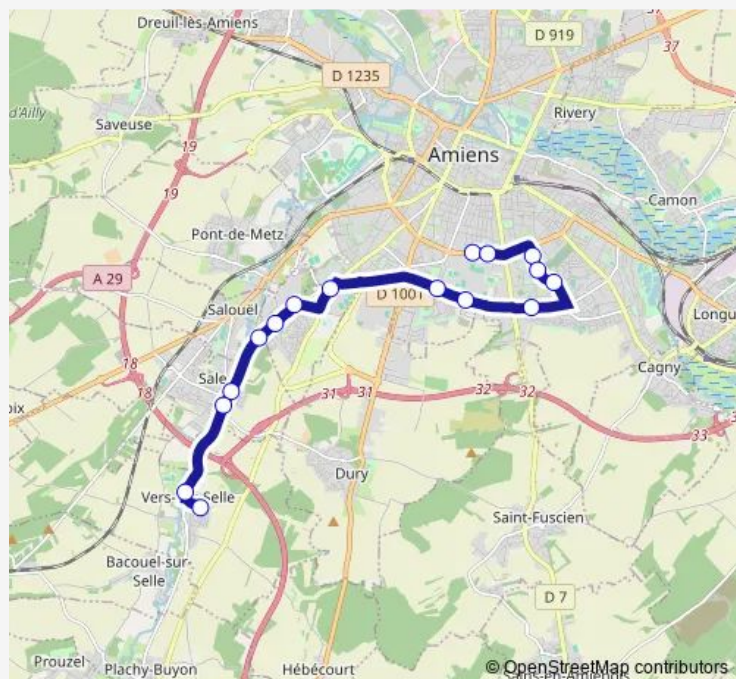

Monday 07:07

Tuesday 07:07

Wednesday 07:07

Thursday 07:07

Friday 07:07

Saturday —

Sunday —

Route info

Direction: Vers-sur-Selle

Stops: 16

Trip Duration: 0 hour 38 min

Direction

Cité-Providence — Vers-sur-Selle

16 stops

[Open route schedule](#)

Cité-Providence