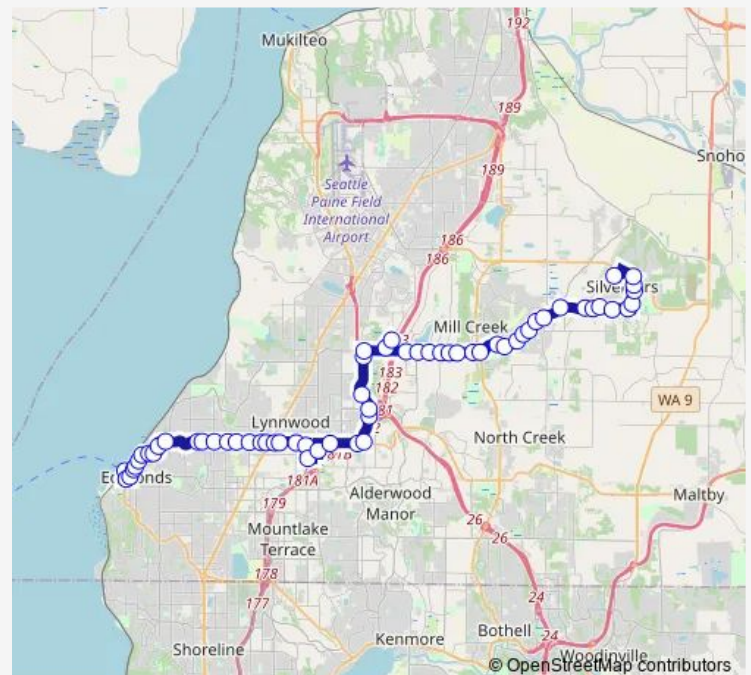

Wednesday 05:09-16:23

Thursday 05:09-16:23

Friday 05:09-16:23

Saturday —

Sunday 16:22-17:23

Route info

Direction: 137th St SE & Puget Park Dr

Stops: 58

Trip Duration: 1 hour 18 min

166 — Edmonds Station - Silver Firs

164th St SW & 2nd Pl W

164th St SW & 7th Pl W

164th St SW & Larch Way

164th St SW & 13th Ave W

Ash Way & 164th St Sw

Ash Way Park & Ride Bay 3

164th St SW & Ash Way

Alderwood Mall Pkwy & 164th St Sw

Alderwood Mall Pkwy & 182nd St Sw

Alderwood Mall Pkwy & 184th St Sw

Alderwood Mall Pkwy & Beech Rd

196th St SW & Alderwood Mall Pkwy

196th St SW & 30th Pl W

196th St SW & 36th Ave W

44th Ave W & 196th St Sw

Lynnwood City Center Station Bay C1

48th Ave W & 200th St Sw

196th St SW & 48th Ave W

196th St SW & 58th Pl W

196th St SW & Hwy 99

196th St SW & 64th Ave W