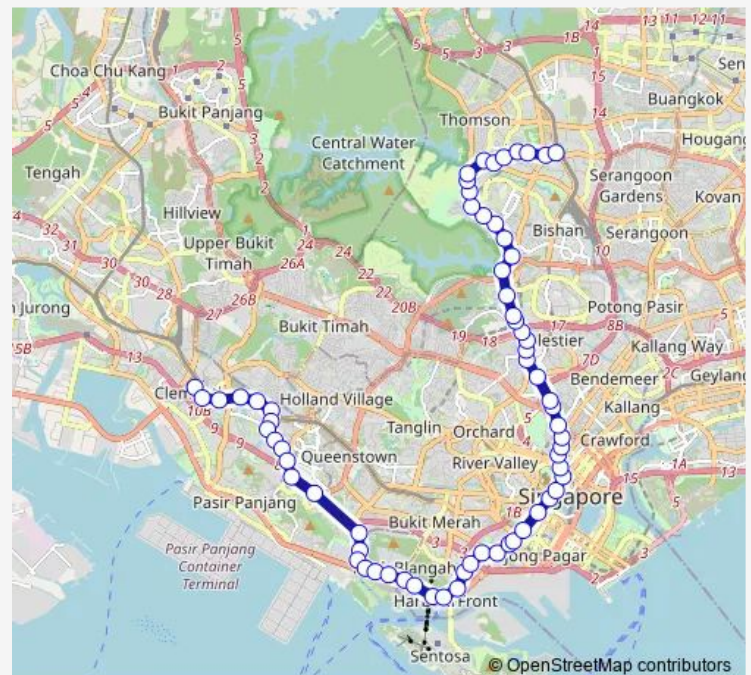

Thursday 05:30

Friday 05:30

Saturday 05:30

Sunday 05:30

Route info

Direction: Clementi Int

Stops: 66

Trip Duration: 1 hour 53 min

166

BusMaps

Harbourfront Stn Exit A

Opp Vivocity

Bef Mt Faber Lodge

Opp Keppel DP Blk 519

St. Teresa's Ch

Opp Melati Blk 2