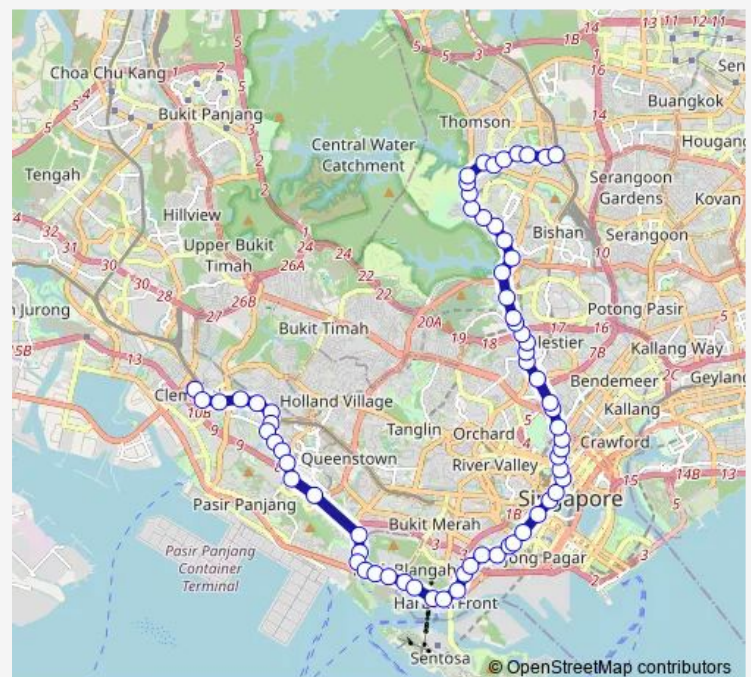

Bef Seah Im Rd

### Route info

Direction: Clementi Int

Stops: 66

Trip Duration: 1 hour 53 min

166

BusMaps

Harbourfront Stn Exit A

Opp Vivocity