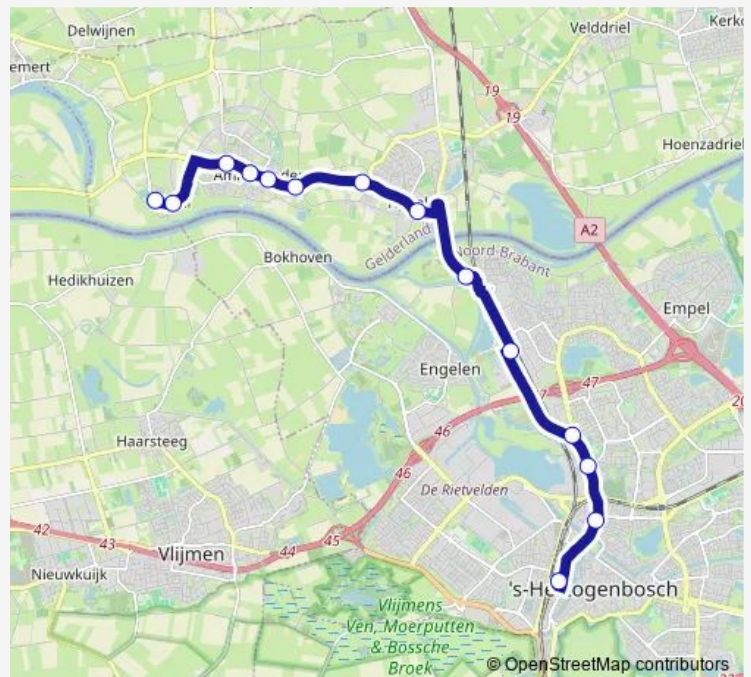

Ammerzoden, Ammerstraat

Ammerzoden, Wellsedam

Ammerzoden, Schokkerstraat

Well, Maaijenstraat

Route schedule

's-Hertogenbosch, Centraal Station (C) — Well, Maaijenstraat

Monday 07:03-23:06

Tuesday 07:03-23:06

Wednesday 07:03-23:06

Thursday 07:03-23:06

Friday 07:03-23:06

Saturday —

Sunday —

Route info

Direction: 's-Hertogenbosch, Centraal Station (C)

Stops: 14

Trip Duration: 0 hour 28 min

166 — Well - 's-Hertogenbosch

Direction

's-Hertogenbosch, Centraal Station (C) — Well, Maaijenstraat

13 stops

[Open route schedule](#)

's-Hertogenbosch, Centraal Station (C)

's-Hertogenbosch, Orthenseweg

's-Hertogenbosch, Orthen

's-Hertogenbosch, Hambakenweg

's-Hertogenbosch, Titaniumlaan

's-Hertogenbosch, Treurenburg

Hedel, Blankensteijn

Hedel, Oudewaai

Ammerzoden, Ammerzodenseweg

Ammerzoden, Haarstraat