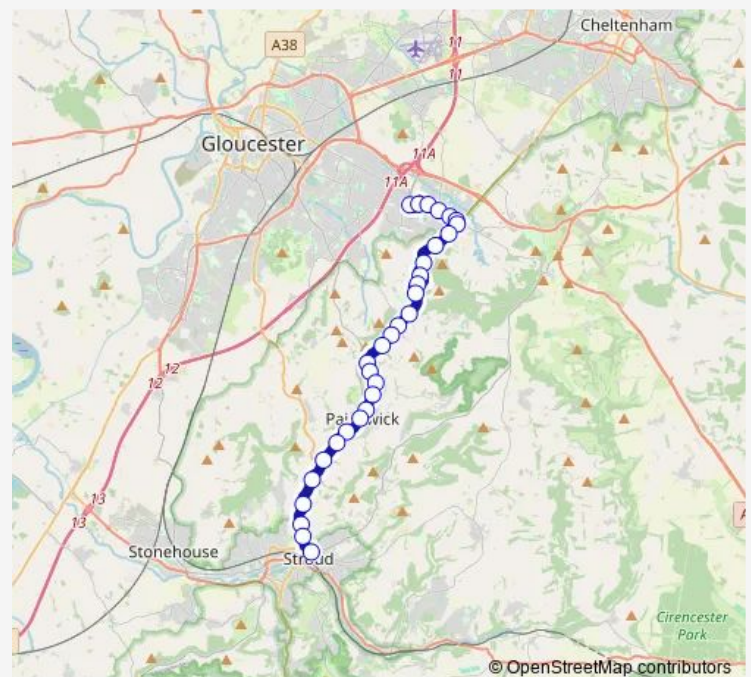

Thursday 10:10-13:50

Friday 10:10-13:50

Saturday 10:10-13:50

Sunday —

Route info

Direction: Whittle Inn

Stops: 31

Trip Duration: 0 hour 25 min

Salmon Springs

Stratford Park

Merrywalks

Direction

Whittle Inn — Thomas Keble School Grounds

45 stops

[Open route schedule](#)

Whittle Inn