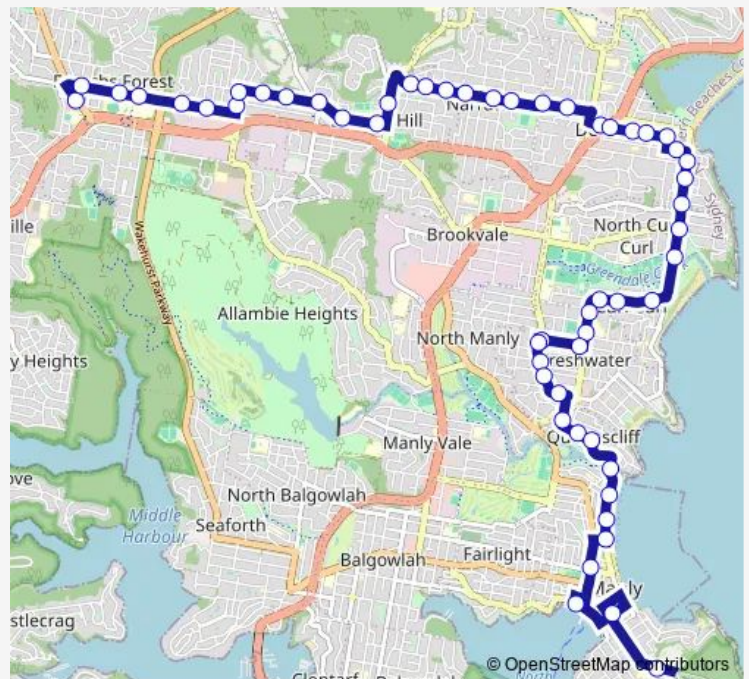

Oliver St After Brighton St

Harbord Public School, Oliver St

Wyuna Av At Oliver St

Wyuna Av At Harbord Rd

Route schedule

Howard Av After Pittwater Rd — Manly Wharf, West Esplanade, Stand A

Monday 08:18

Tuesday 08:18

Wednesday 08:18

Thursday 08:18

Friday 08:18

Saturday —

Sunday —

Route info

Direction: Howard Av After Pittwater Rd

Stops: 34

Trip Duration: 0 hour 41 min

166 — Manly to Frenchs Forest via Dee Why Beach

Harbord Rd At Wyuna Av

Harbord Rd Opp Coles Rd

Harbord Rd After Soldiers Av

Lawrence St Opp Cavill St

Cavill St Before Dalley St

Queenscliff Rd At Dalley St

Direction

Forestway Shopping Centre, Forest Way — Manly Wharf, West Esplanade, Stand A

48 stops

[Open route schedule](#)

Forestway Shopping Centre, Forest Way

Naree Rd Before Rabbett St

The Forest High School, Frenchs Forest Rd, Stand D