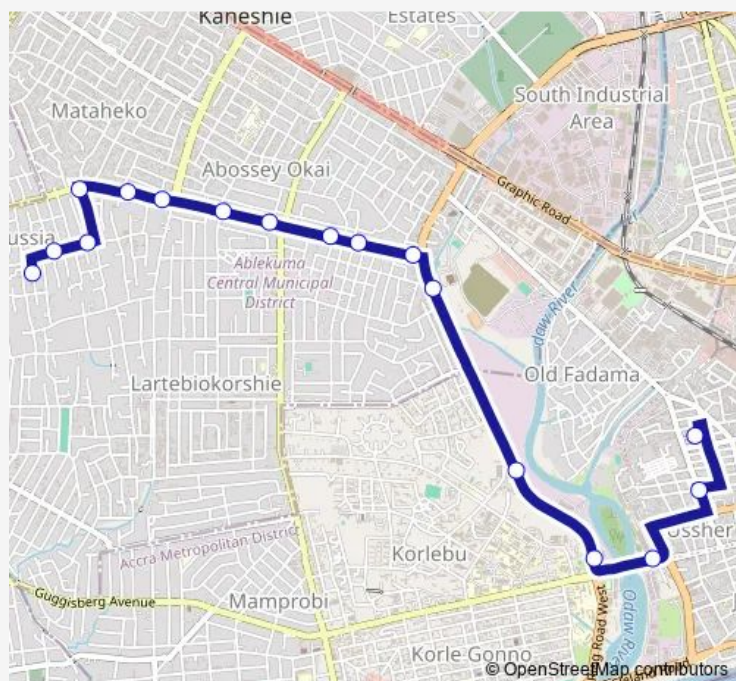

Direction

Arena — Russia Station

17 stops

[Open route schedule](#)

- Arena
- Palledium
- Utc
- Accra Royal
- Mortuary
- Ayigbe Town
- Happy Days
- Laskia
- Great Lamptey
- Zongo Junction
- Club Corner
- Flamingo
- Ashtown
- Paa Willie
- Russia
- Omanko
- Russia Station

Route schedule

Arena — Russia Station

Monday	06:00
Tuesday	06:00
Wednesday	06:00
Thursday	06:00
Friday	06:00
Saturday	06:00
Sunday	06:00

Route info

Direction: Arena

Stops: 17

Trip Duration: 0 hour 50 min

Direction

Russia Station — Arena

17 stops

[Open route schedule](#)

Russia Station

Omanko

Russia

Paa Willie

Ashtown

Wednesday 06:00

Thursday 06:00

Friday 06:00

Saturday 06:00

Sunday 06:00

Route info

Direction: Russia Station

Stops: 17