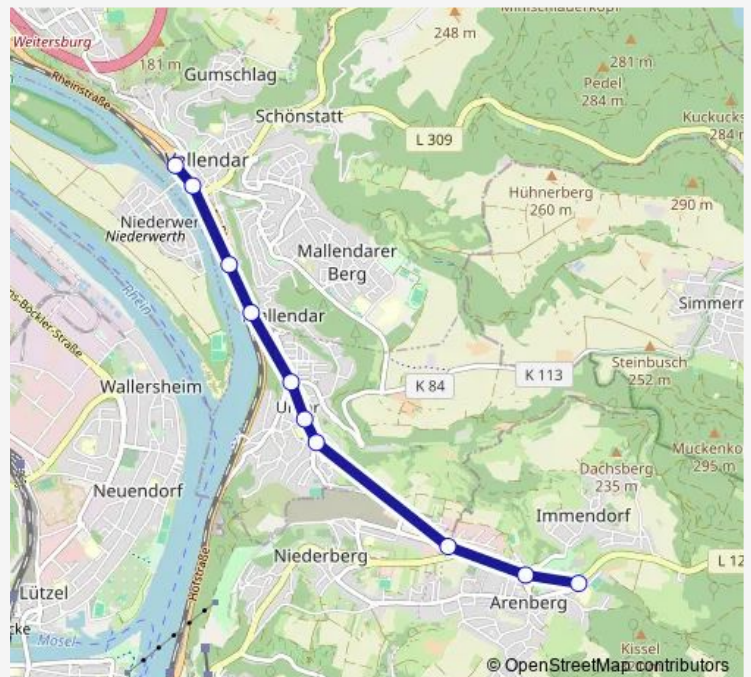

Route info

Direction: Vallendar Bf

Stops: 10

Trip Duration: 0 hour 12 min

Direction

Vallendar Borngasse — Koblenz Immendorf Quellenweg

26 stops

[Open route schedule](#)