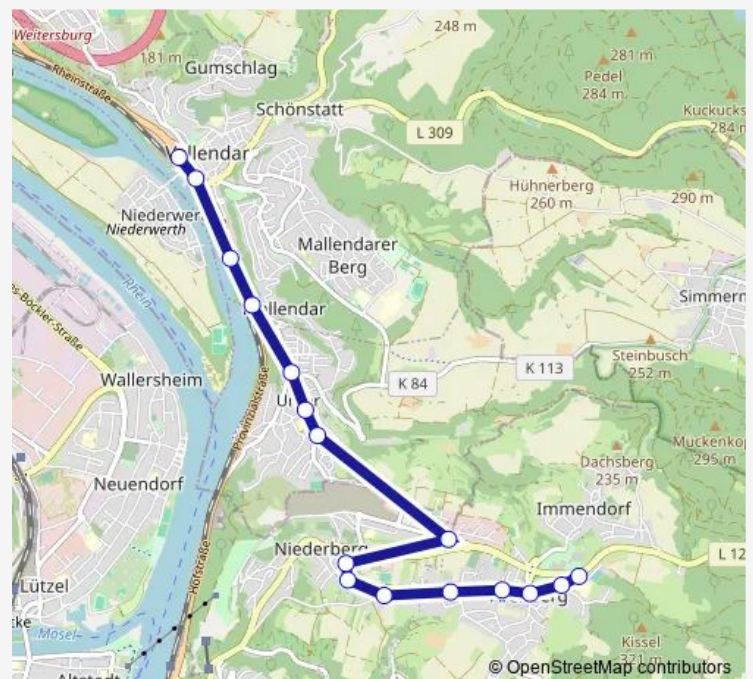

Route info

Direction: Vallendar Bf

Stops: 10

Trip Duration: 0 hour 12 min

Direction

Vallendar Borngasse — Koblenz Immendorf Quellenweg

26 stops

[Open route schedule](#)