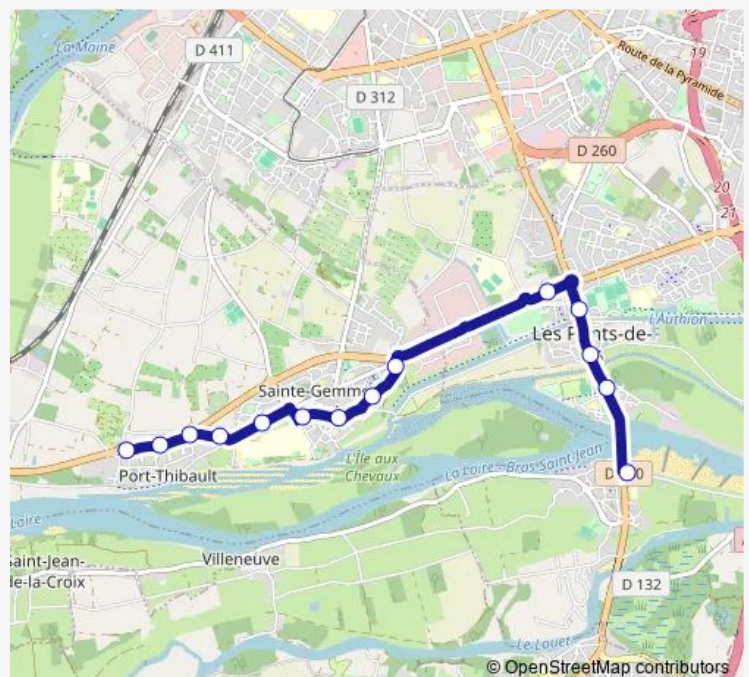

Bus 166 Villon

[Go to website](#)

Direction

Collège St-Laud — Roche Morna

14 stops

[Open route schedule](#)

Collège St-Laud

Ponts-de-Cé Mairie

La Venrie

Le Port

Le Chêne

Roche Morna

Route schedule

Collège St-Laud — Roche Morna

Monday	16:55
Tuesday	16:55
Wednesday	12:15
Thursday	16:55
Friday	16:55
Saturday	—
Sunday	—

Route info

Direction: Collège St-Laud

Stops: 14

Trip Duration: 0 hour 24 min

166 — Villon

BusMaps

Direction

Roche Morna — Collège St-Laud

14 stops

[Open route schedule](#)

Roche Morna

Le Chêne

Le Port

La Venrie

Clos Neuf

Ste-Gemmes Hôpital

Ste-Gemmes Mairie