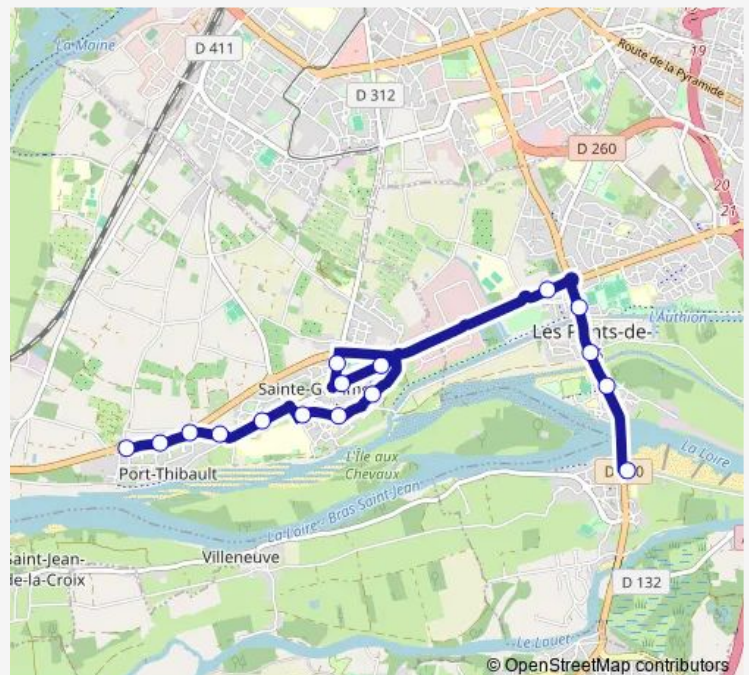

Wednesday 12:15

Thursday 16:55

Friday 16:55

Saturday —

Sunday —

Route info

Direction: Collège St-Laud

Stops: 16

Trip Duration: 0 hour 20 min

Direction

Roche Morna — Collège St-Laud

16 stops

[Open route schedule](#)

Roche Morna

Le Chêne

Le Port

La Venrie

Clos Neuf

Ste-Gemmes Hôpital

Ste-Gemmes Mairie

Loupinot

Les Roses

Route d'Angers

Bel Oeil

Tuesday 07:57

Wednesday 07:57

Thursday 07:57

Friday 07:57

Saturday —

Sunday —

Route info

Direction: Roche Morna