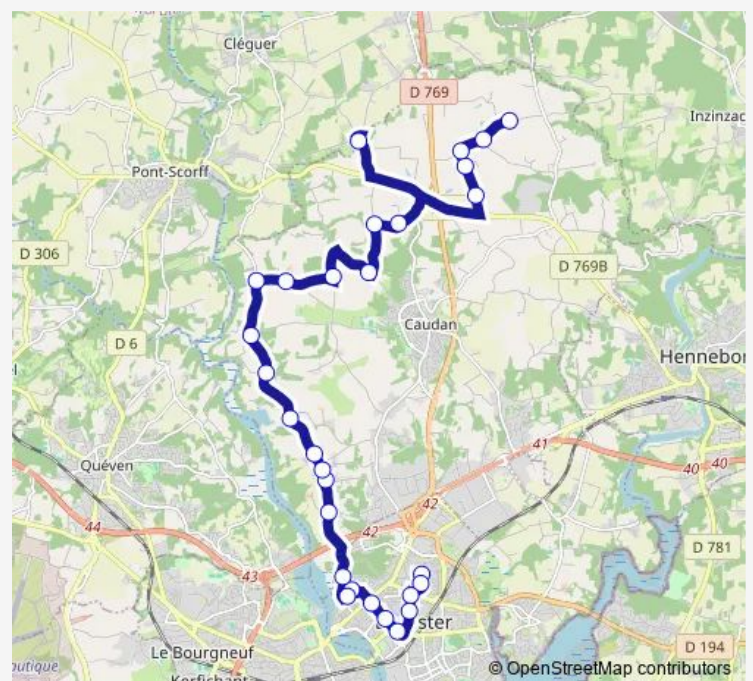

Thursday 07:00-08:14

Friday 07:00-08:14

Saturday —

Sunday —

Route info

Direction: Kermaménic

Stops: 29

Trip Duration: 0 hour 38 min

Keraliguen

Direction

Keraliguen — Kermaménic

29 stops

[Open route schedule](#)

Keraliguen

Robespierre

Petit Lanester

Monday 16:12-18:10

Tuesday 16:12-18:10

Wednesday 12:07

Thursday 16:12-18:10

Friday 16:12-18:10

Saturday —

Sunday —

Route info

Direction: Keraliguen

Stops: 29

Trip Duration: 0 hour 43 min

Keraud

Lamohic

Kergloër

Kermaméhic

166 Bus time schedules and route maps are available in an offline PDF at busmaps.com. Use the busmaps.com website to see live bus times, train schedule or subway schedule, and step-by-step directions for all public transit in Lorient