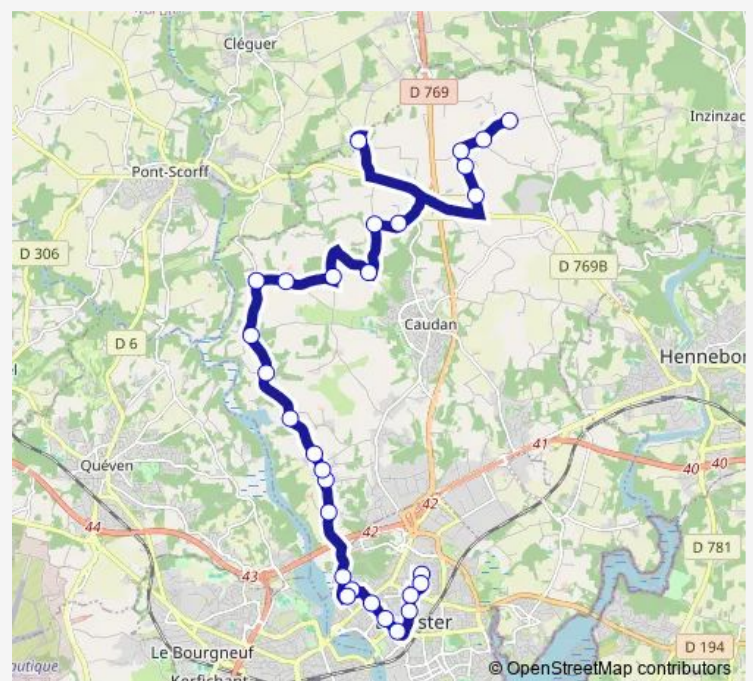

### Route schedule

Kermaménic — Keraliguen

Monday 07:00-08:14

Tuesday 07:00-08:14

Wednesday 07:00-08:14

Thursday 07:00-08:14

Friday 07:00-08:14

Saturday —

### Route info

Direction: Kermaménic

Stops: 29

Trip Duration: 0 hour 38 min

166 — Caudan Kermamenic - Lanester Collèges Notre-Dame du Pont / Henri Wallon - Lycée Jean Macé

Belle Île

Rotonde

Le Studio

## Route info

Direction: Keraliguen

Stops: 29

Trip Duration: 0 hour 43 min

Keraud

Lamohic

Kergloër

Kermaméhic