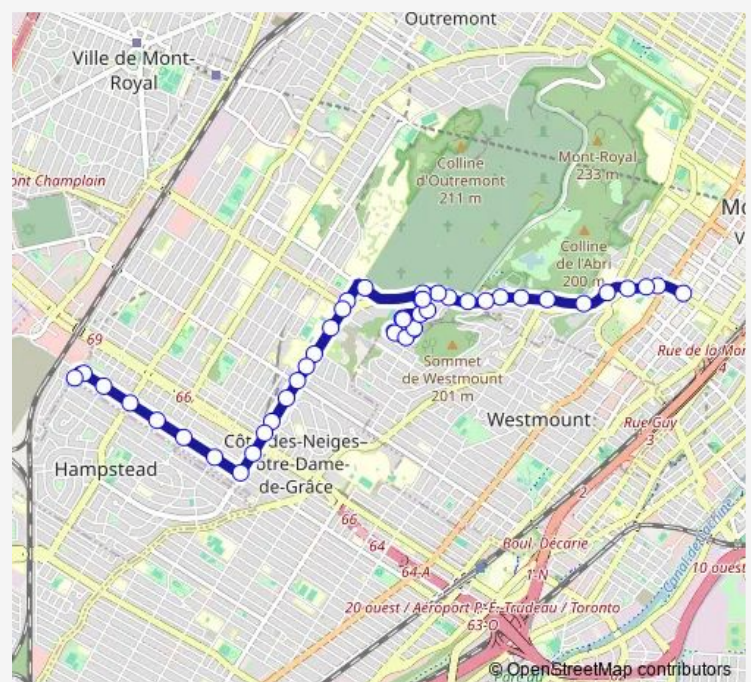

Bus 166 Queen-Mary

[Go to website](#)

Direction

Station Guy-Concordia (Guy / De Maisonneuve) — Vézina / Macdonald

45 stops

[Open route schedule](#)

Station Guy-Concordia (Guy / De Maisonneuve)

de la Côte-des-Neiges / Sherbrooke

Station Guy-Concordia (Guy / De Maisonneuve) — Vézina / Macdonald

Monday 06:20-00:54⁺¹

Tuesday 06:20-00:54⁺¹

Wednesday 06:20-00:58⁺¹

Thursday 06:20-00:58⁺¹

Friday 06:20-00:54⁺¹

Saturday 08:28-01:07⁺¹

Sunday 09:00-00:58⁺¹

Route info

Direction: Station Guy-Concordia (Guy / De Maisonneuve)

Stops: 45

Trip Duration: 0 hour 35 min

166 — Queen-Mary

Ridgewood / No 3550

Ridgewood / No 3440

Ridgewood / No 3360

Wednesday 06:00-20:36

Thursday 06:00-20:36

Friday 06:00-20:36

Saturday 08:24-20:39

Sunday 09:00-20:30

Route info

Direction: Vézina / Macdonald

Stops: 38