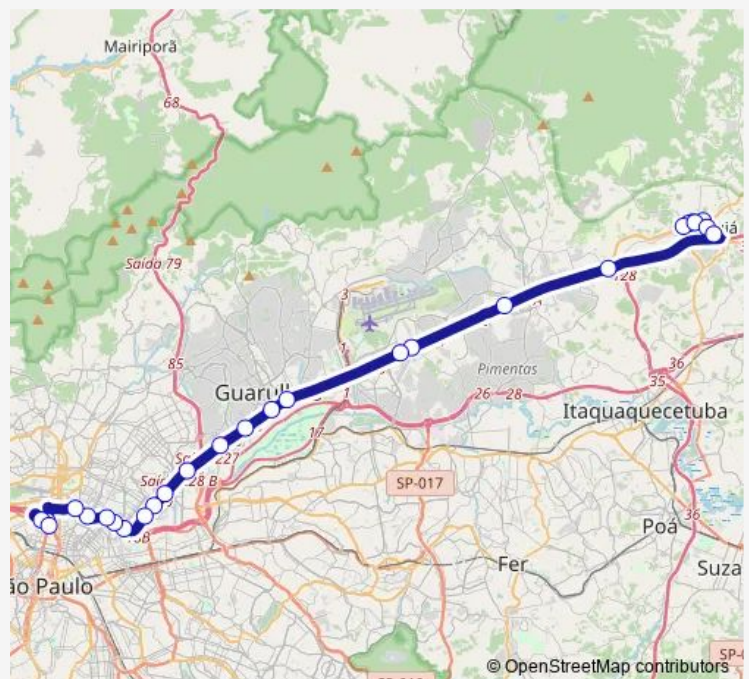

Route schedule

Terminal do Metro Armenia — Terminal Rodoviario de Aruja

Monday	01:15-15:05
Tuesday	01:15-15:05
Wednesday	01:15-15:05
Thursday	01:15-15:05
Friday	01:15-15:05
Saturday	01:10-21:30
Sunday	01:10-21:30

Route info

Direction: Terminal do Metro Armenia

Stops: 33

Trip Duration: 1 hour 15 min

166 — Aruja (Centro) - SAO Paulo (Metro Armenia)

Rua Ciro Soares de Almeida 706 - Parada Novo Mundo III
- Jardim Andaraí São Paulo - SP 02147-090 Brasil