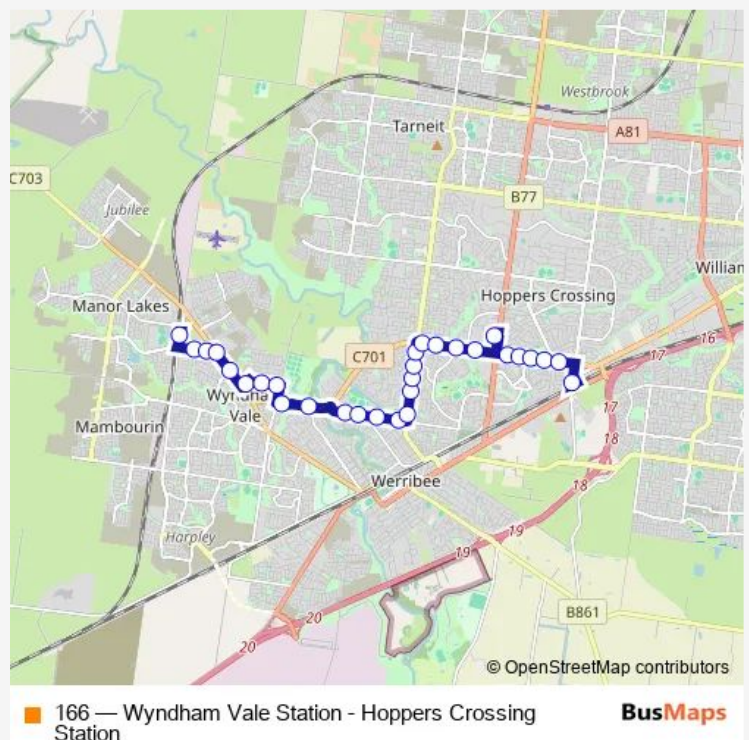

- Wyndham Vale Station/Armstrong Rd (Manor Lakes)
- Eppalock Dr/Manor Lakes Bvd (Manor Lakes)
- Manor Lakes Central Shopping Centre/Manor Lakes Bvd (Manor Lakes)
- Christway College/Ballan Rd (Manor Lakes)
- Evergreen Dr/Ballan Rd (Wyndham Vale)
- Ballan Rd/Macquarie Dr (Wyndham Vale)
- Nautilus Cl/Halladale Ave (Wyndham Vale)
- Aneta Way/Halladale Ave (Wyndham Vale)
- Mcgrath Rd/Heaths Rd (Wyndham Vale)
- Greaves St/Heaths Rd (Werribee)
- Stewart Dr/Shaws Rd (Werribee)
- Galvin Park Reserve/Shaws Rd (Werribee)
- Wyndham Central College/120 Shaws Rd (Werribee)
- Ventosa Way/Shaws Rd (Werribee)
- Werribee Village SC/Tarneit Rd (Hoppers Crossing)
- Swan St/Tarneit Rd (Werribee)
- Purchas St/Tarneit Rd (Werribee)
- Cassowary Ave/Tarneit Rd (Hoppers Crossing)
- Heaths Rd/Tarneit Rd (Hoppers Crossing)
- Tarneit Rd/Heaths Rd (Hoppers Crossing)

Route schedule

Wyndham Vale Station/Armstrong Rd (Manor Lakes)
— Hoppers Crossing Station/Old Geelong Rd (Hoppers Crossing)

Monday	05:29-22:06
Tuesday	05:29-22:06
Wednesday	05:29-22:06
Thursday	05:29-22:06
Friday	05:29-22:06
Saturday	07:07-21:36
Sunday	07:07-21:36

Route info

Direction: Wyndham Vale Station/Armstrong Rd (Manor Lakes)

Stops: 30

Trip Duration: 0 hour 31 min

Doris Dr/Heaths Rd (Hoppers Crossing)

Rosella Ave/Heaths Rd (Hoppers Crossing)

Derrimut Rd/Heaths Rd (Hoppers Crossing)

Wright St/Heaths Rd (Hoppers Crossing)

Hoppers Crossing Station/Old Geelong Rd (Hoppers Crossing)

Direction

Hoppers Crossing Station/Old Geelong Rd (Hoppers Crossing) — Wyndham Vale Station/Armstrong Rd (Manor Lakes)