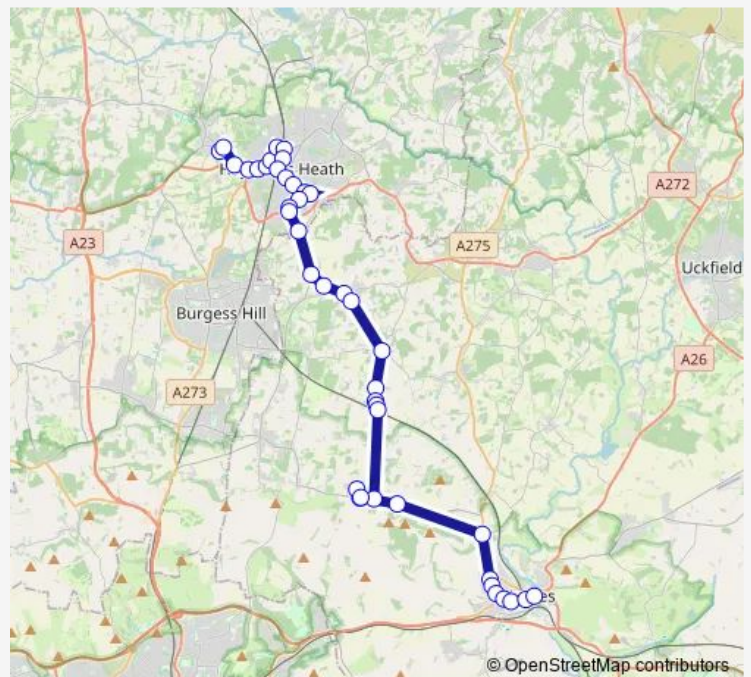

The Plough

Downsview Drive

Coppards Close

Route schedule

School Hill Bottom — Warden Park School

Monday 07:31-17:05

Tuesday 07:31-17:05

Wednesday 07:31-17:05

Thursday 07:31-17:05

Friday 07:31-17:05

Saturday —

Sunday —

Route info

Direction: School Hill Bottom

Stops: 43

Trip Duration: 0 hour 57 min

Princess Royal Hospital

Dellney Avenue

The Priory

South Road

Victoria Recreation Ground

The Broadway

Jireh Court

Perrymount Road

Market Square

Wychperry Road

Nightingale Centre

Isaac's Lane

Copyhold Lane

The Wheatsheaf

Warden Park School

Direction