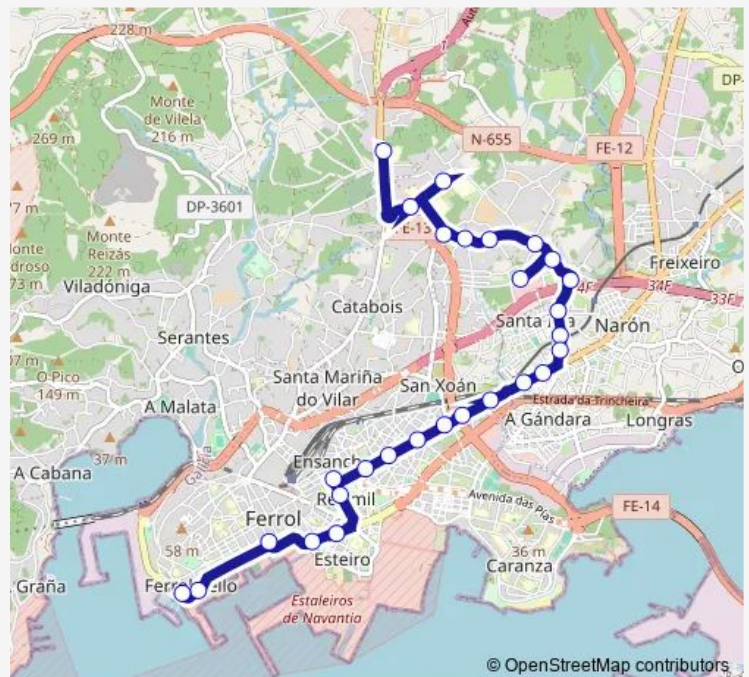

### Direction

Hospital Novoa Santos — Porto

28 stops

[Open route schedule](#)

Hospital Novoa Santos

Hospital Naval

Residencia A. M.

Madeiras Noroeste

Porta Nova

### Route schedule

Hospital Novoa Santos — Porto

Monday 06:45-15:15

Tuesday 06:45-15:15

Wednesday 06:45-15:15

Thursday 06:45-15:15

Friday 06:45-15:15

Saturday —

### Route info

Direction: Hospital Novoa Santos

Stops: 28

Trip Duration: 0 hour 45 min

Xg642022 — Hospital Novoa Santos - Porto

P. Pérez Villamil

Euskadi

Campus Univ. Esteiro