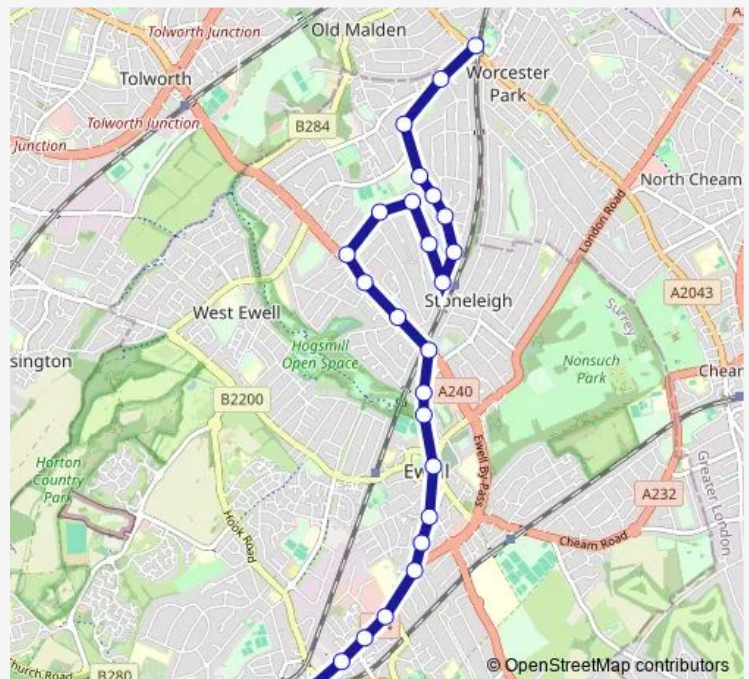

Thursday 07:20-16:30

Friday 07:20-16:30

Saturday 08:00-16:30

Sunday —

Route info

Direction: Clock Tower

Stops: 26

Trip Duration: 0 hour 30 min

■ E16 — Epsom - Ewell - Stoneleigh - Worcester Park

The Willow Tree

Cuddington Avenue

Salisbury Road

The Avenue

Worcester Park

Direction

Worcester Park — Clock Tower

24 stops

[Open route schedule](#)

Worcester Park

Longfellow Road (KT4)

Lindsay Road

Woodstone Avenue

Richlands Avenue

Gayfere Road

Friday 07:50-17:00

Saturday 08:28-17:00

Sunday —

Route info

Direction: Worcester Park

Stops: 24

Trip Duration: 0 hour 27 min

Direction