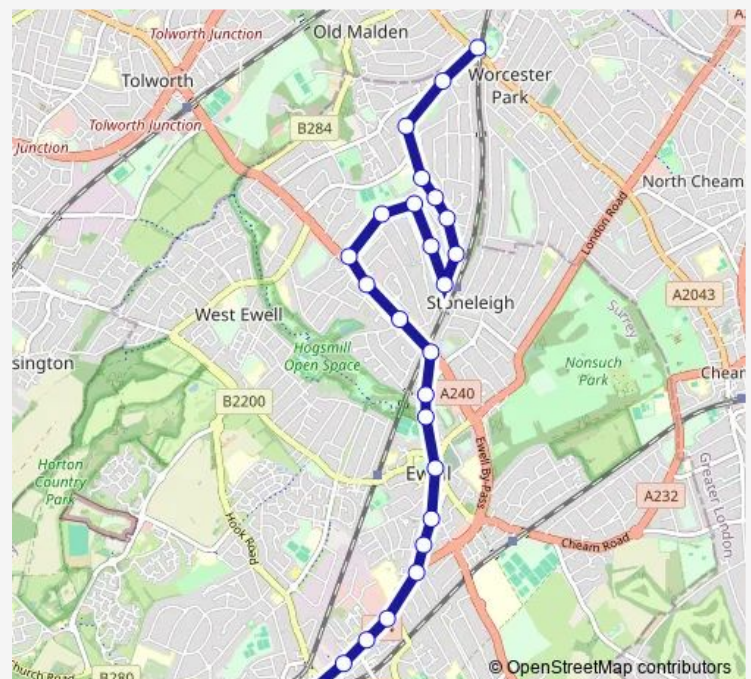

Thursday 07:20-16:30

Friday 07:20-16:30

Saturday 08:00-16:30

Sunday —

Route info

Direction: Clock Tower

Stops: 26

Trip Duration: 0 hour 28 min

■ E16 — Epsom - Ewell - Stoneleigh - Worcester Park

The Willow Tree

Cuddington Avenue

Salisbury Road

The Avenue

Worcester Park

Direction

Worcester Park — Clock Tower

24 stops

[Open route schedule](#)

Worcester Park

Longfellow Road (KT4)

Lindsay Road

Woodstone Avenue

Richlands Avenue

Gayfere Road

Friday 07:50-17:00

Saturday 08:28-17:00

Sunday —

Route info

Direction: Worcester Park

Stops: 24

Trip Duration: 0 hour 32 min

Direction