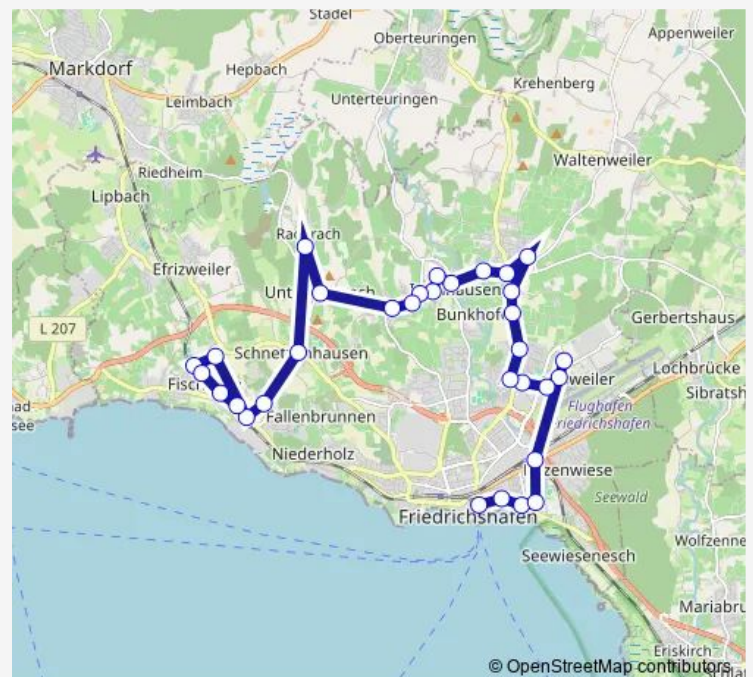

Friedrichshafen Rheinstraße

FN Am Allmannsweiler Bach

Friedrichshafen Allmannsw. Str

FN Zeppelin-Hangar

FN Schreienesch-Schule

Friedrichsh. Seewiesen

Friedrichsh. Eckenerstraße

Friedrichsh. Hafenbahnhof

Route schedule

Friedrichshafen Berg, Siedlung — Friedrichsh. Hafenbahnhof

Monday 07:20-08:10

Tuesday 07:20-08:10

Wednesday 07:20-08:10

Thursday 07:20-08:10

Friday 07:20-08:10

Saturday —

Sunday —

Route info

Direction: Friedrichshafen Berg, Siedlung

Stops: 20

Trip Duration: 0 hour 34 min

Direction

Friedrichsh. Hafenbahnhof — Friedrichshafen Bodmanstraße

32 stops

[Open route schedule](#)

Friedrichsh. Hafenbahnhof

Friedrichsh. Eckenerstraße

Friedrichsh. Seewiesen

FN Schreienesch-Schule

Friedrichsh. Columbanbrücke

FN Zeppelin-Hangar

Friedrichshafen Allmannsw. Str