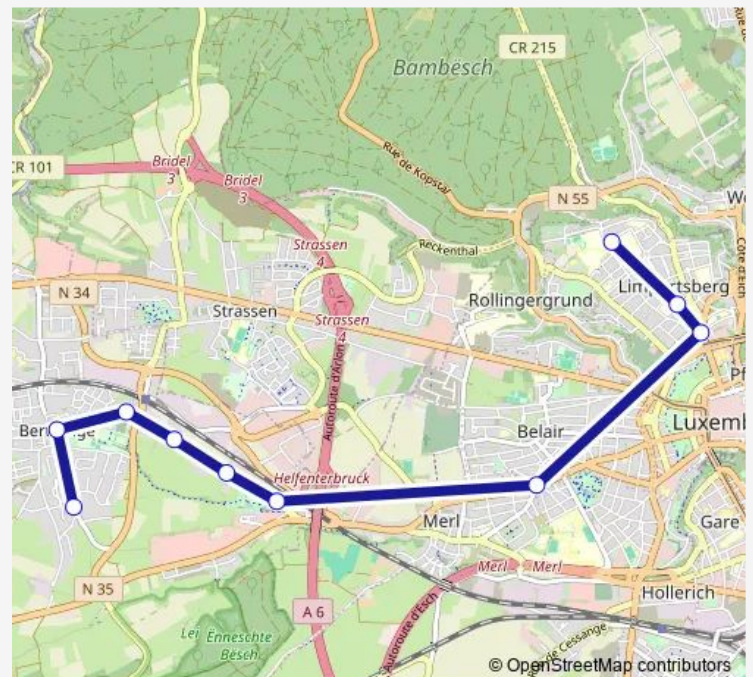

### Direction

Bertrange, Dicks — Limpertsberg, L.T.C.

10 stops

[Open route schedule](#)

Bertrange, Dicks

Bertrange, Gemeng

Bertrange, Kierfecht

Bertrange, Montereale

### Route schedule

Bertrange, Dicks — Limpertsberg, L.T.C.

Monday 07:15

Tuesday 07:15

Wednesday 07:15

Thursday 07:15

Friday 07:15

Saturday —

### Route info

Direction: Bertrange, Dicks

Stops: 10

Trip Duration: 0 hour 34 min

E16

BusMaps

## Route info

Direction: Limpertsberg, L.T.C.

Stops: 10

Trip Duration: 0 hour 29 min

E16 Bus time schedules and route maps are available in an offline PDF at [busmaps.com](https://busmaps.com). Use the [busmaps.com](https://busmaps.com) website to see live bus times, train schedule or subway schedule, and step-by-step directions for all public transit in Luxembourg