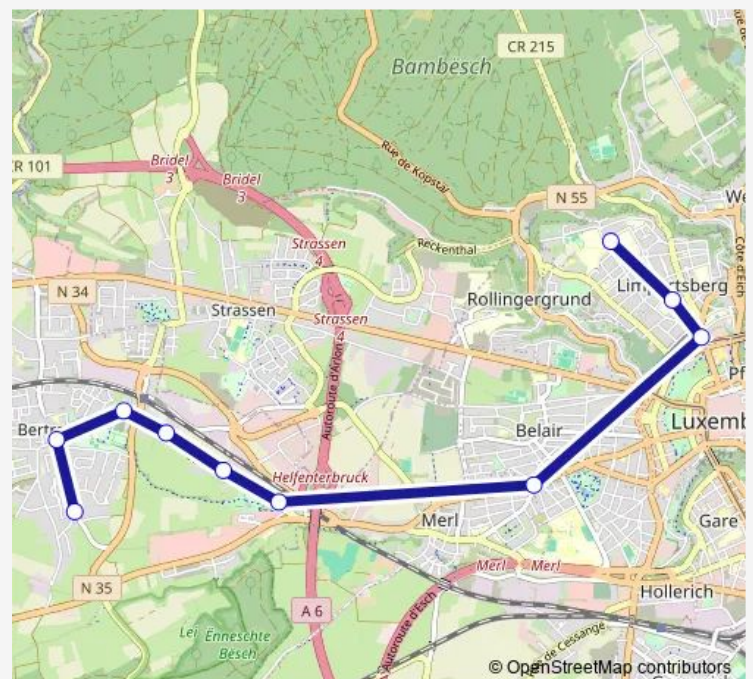

Bus E16

[Go to website](#)

Direction

LUX Limpertsberg, L.T. Centre 3 — BERTRANGE, Dicks

10 stops

[Open route schedule](#)

LUX Limpertsberg, L.T. Centre 3

LUX Limpertsberg, Lycée des Garçons

Route schedule

LUX Limpertsberg, L.T. Centre 3 — BERTRANGE, Dicks

Monday 14:03-15:10

Tuesday 14:03-15:10

Wednesday 14:03-15:10

Thursday 14:03-15:10

Friday 14:03-15:10

Saturday —

Sunday —

Route info

Direction: LUX Limpertsberg, L.T. Centre 3

Stops: 10

Trip Duration: 0 hour 29 min

■ E16

BusMaps

Direction

Monday 07:15

Tuesday 07:15

Wednesday 07:15

Thursday 07:15

Friday 07:15

Saturday —

Sunday —

Route info