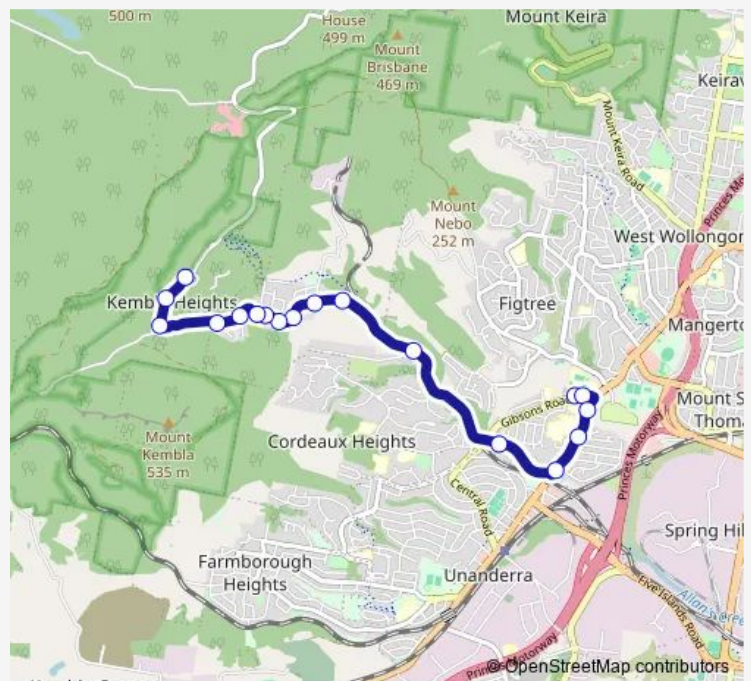

School Bus S103 Figtree HS to Kembla Heights

[Go to website](#)

**Direction**

Figtree High School, Gibsons Rd — Harry Graham Dr Opp Central Av

18 stops

[Open route schedule](#)

- Figtree High School, Gibsons Rd
- Figtree High School, Gibsons Rd
- Princes Hwy Opp Gibsons Rd
- Princes Hwy Opp Sorensen Dr
- Princes Hwy After O'Donnell Dr
- Cordeaux Rd Opp Gibsons Rd
- Cordeaux Rd At William James Dr
- 209 Cordeaux Rd
- Cordeaux Rd Opp Stones Rd
- Cordeaux Rd Opp Bradley Av
- Soldiers And Miners Anglican Church, Cordeaux Rd
- Cordeaux Rd Opp Stafford Rd
- Mount Kembla Public School, Cordeaux Rd
- Cordeaux Rd Before Cudjee Cres
- Cordeaux Rd After Araluen Av
- Cordeaux Rd At Harry Graham Dr
- Harry Graham Dr Opp Kembla Heights Community Hall
- Harry Graham Dr Opp Central Av

**Route schedule**

Figtree High School, Gibsons Rd — Harry Graham Dr Opp Central Av

Monday	—
Tuesday	—
Wednesday	—
Thursday	14:30
Friday	—
Saturday	—
Sunday	—

**Route info**

Direction: Figtree High School, Gibsons Rd

Stops: 18

Trip Duration: 0 hour 18 min

S103 — Figtree HS to Kembla Heights

S103 School Bus time schedules and route maps are available in an offline PDF at [busmaps.com](https://busmaps.com). Use the [busmaps.com](https://busmaps.com) website to see live bus times, train schedule or subway schedule, and step-by-step directions for all public transit in Wollongong

The schedule is provided in the local timezone. Times with "(+1)" indicate departures on the next day.

PDF file created on 2025-01-16

2024 BusMaps.com - All Rights Reserved