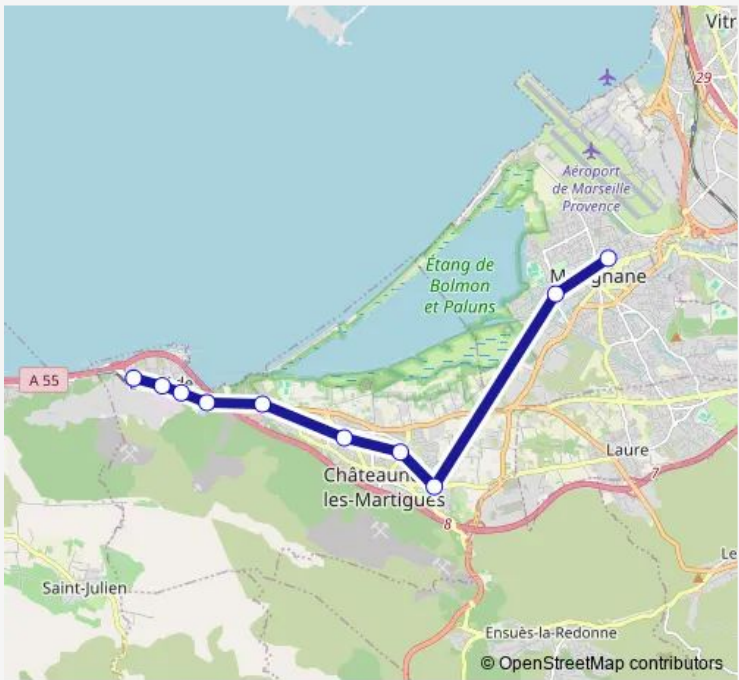

Bus S103 Châteauneuf - LYC Genevoix Blériot

[Go to website](#)

Direction
 Lycée Blériot — Raffinerie
 10 stops
[Open route schedule](#)

- Lycée Blériot
- Genevoix / Brassens
- Bastide Neuve Collège
- La Chapelle
- Le Vallon
- La Glacière
- La Sablière
- Mairie Annexe
- La Poste La Mède
- Raffinerie

Route schedule
 Lycée Blériot — Raffinerie

Monday	17:40
Tuesday	17:40
Wednesday	12:05
Thursday	17:40
Friday	17:40
Saturday	—
Sunday	—

Route info
 Direction: Lycée Blériot
 Stops: 10
 Trip Duration: 0 hour 35 min

Direction

Raffinerie — Lycée Blériot

10 stops

[Open route schedule](#)

Raffinerie

La Poste La Mède

Mairie Annexe

La Sablière

Monday 07:10

Tuesday 07:10

Wednesday 07:10

Thursday 07:10

Friday 07:10

Saturday —

Sunday —

Route info