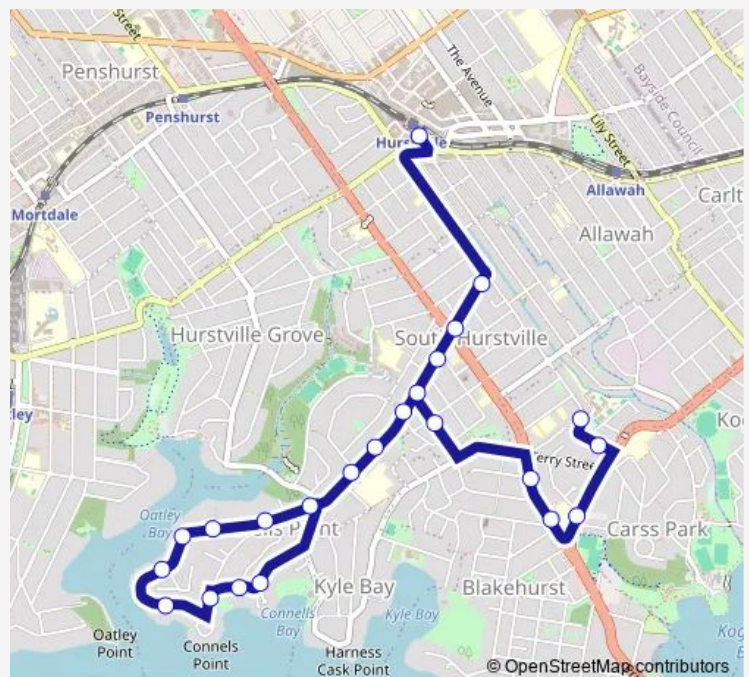

School Bus S103 Hurstville to Mater Dei School

[Go to website](#)

Direction

Hurstville Station, Ormonde Pde, Stand H — Woniora Rd Opp Blakehurst High School

23 stops

[Open route schedule](#)

- Hurstville Station, Ormonde Pde, Stand H
- Connells Point Rd After Woniora Rd
- Connells Point Rd At King Georges Rd
- Connells Point Rd At The Mall
- Connells Point Rd At Resthaven Rd
- Terry St Before Myerla Cres
- Terry St At Murdoch Cres
- Connells Point Reserve, Connells Point Rd
- Queens Rd After Connells Point Rd
- Queens Rd Opp Rose Av
- 95 Queens Rd
- Queens Rd Before Connells Point Rd
- Connells Point Rd Before Redin Pl
- Connells Point Rd At Kyle Pde
- Connells Point Rd Opp Connells Point Public School
- Connells Point Rd After Homedale Cres
- Connells Point Rd At Rowe St
- Resthaven Rd At Tavistock Rd
- King Georges Rd Opp Cooleen St
- King Georges Rd Opp Phillip St
- Mater Dei Primary School, Princes Hwy

Route schedule

Hurstville Station, Ormonde Pde, Stand H — Woniora Rd Opp Blakehurst High School

Monday	08:22
Tuesday	08:22
Wednesday	08:22
Thursday	08:22
Friday	08:22
Saturday	—
Sunday	—

Route info

Direction: Hurstville Station, Ormonde Pde, Stand H

Stops: 23

Trip Duration: 0 hour 24 min

S103 — Hurstville to Mater Dei School

Woniara Rd After Princes Hwy

Woniara Rd Opp Blakehurst High School

S103 School Bus time schedules and route maps are available in an offline PDF at busmaps.com. Use the busmaps.com website to see live bus times, train schedule or subway schedule, and step-by-step directions for all public transit in Sydney

The schedule is provided in the local timezone. Times with "(+1)" indicate departures on the next day.

PDF file created on 2025-01-16

2024 BusMaps.com - All Rights Reserved