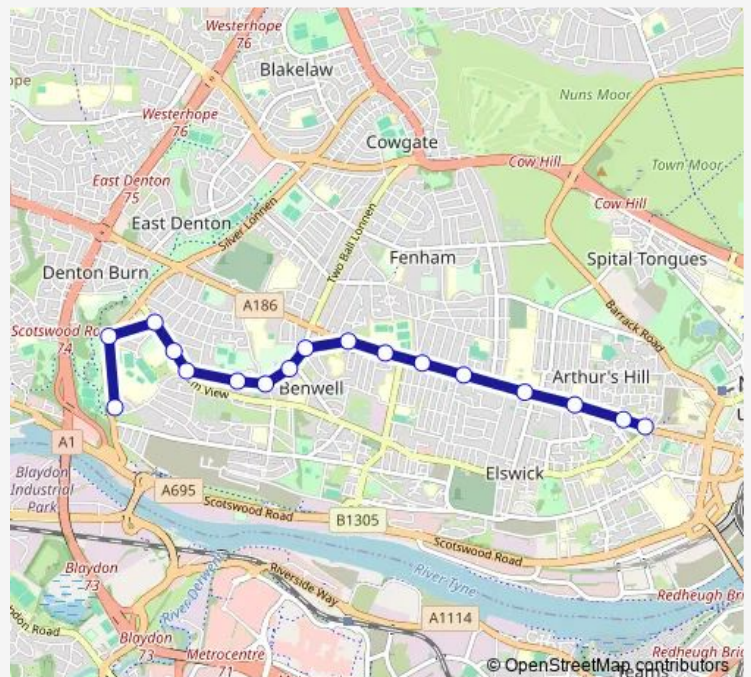

### Direction

Excelsior Academy — Westgate Road-Tindal Street

17 stops

[Open route schedule](#)

Excelsior Academy

Denton Road-Swinley Gardens

Whickham View-Thorntree Drive

Whickham View-Muscott Grove

Whickham View-Fergusons Lane

Ferguson's Lane-Brambles Dykes

Ferguson's Lane-Church

Benwell Village

Pease Avenue

West Road-Roman Fort

West Road-College

West Road-Shipleigh Avenue

### Route schedule

Excelsior Academy — Westgate Road-Tindal Street

Monday 15:15

Tuesday 15:15

Wednesday 15:15

Thursday 15:15

Friday 15:15

Saturday —

### Route info

Direction: Excelsior Academy

Stops: 17

Trip Duration: 0 hour 15 min

■ S103 — Excelsior Academy - Big Lamp

S103 Bus time schedules and route maps are available in an offline PDF at [busmaps.com](https://busmaps.com). Use the [busmaps.com](https://busmaps.com) website to see live bus times, train schedule or subway schedule, and step-by-step directions for all public transit in Newcastle upon Tyne