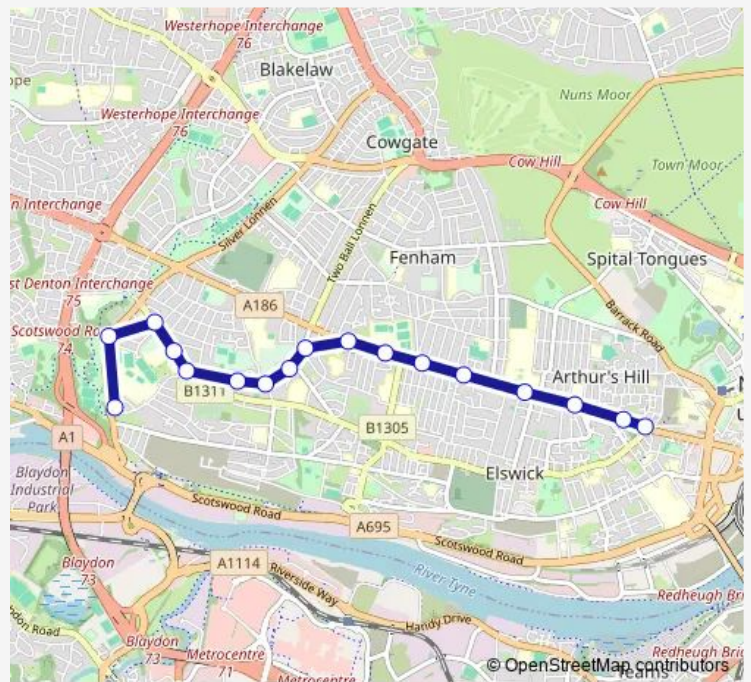

Bus S103 Excelsior Academy - Big Lamp

[Go to website](#)

Direction
 Excelsior Academy — Westgate Road-Tindal Street
 17 stops
[Open route schedule](#)

- Excelsior Academy
- Denton Road-Swinley Gardens
- Whickham View-Thorntree Drive
- Whickham View-Muscott Grove
- Whickham View-Fergusons Lane
- Ferguson's Lane-Brambles Dykes
- Ferguson's Lane-Church
- Benwell Village
- Pease Avenue
- West Road-Roman Fort
- West Road-College
- West Road-Shipley Avenue
- West Road-The Plaza
- Newcastle CAV Campus
- Westgate Road-Gloucester Road
- Westgate Road-Elswick Street
- Westgate Road-Tindal Street

Route schedule
 Excelsior Academy — Westgate Road-Tindal Street

Monday	15:15
Tuesday	15:15
Wednesday	15:15
Thursday	15:15
Friday	15:15
Saturday	—
Sunday	—

Route info
 Direction: Excelsior Academy
 Stops: 17
 Trip Duration: 0 hour 15 min

■ S103 — Excelsior Academy - Big Lamp **BusMaps**

S103 Bus time schedules and route maps are available in an offline PDF at busmaps.com. Use the busmaps.com website to see live bus times, train schedule or subway schedule, and step-by-step directions for all public transit in Newcastle upon Tyne