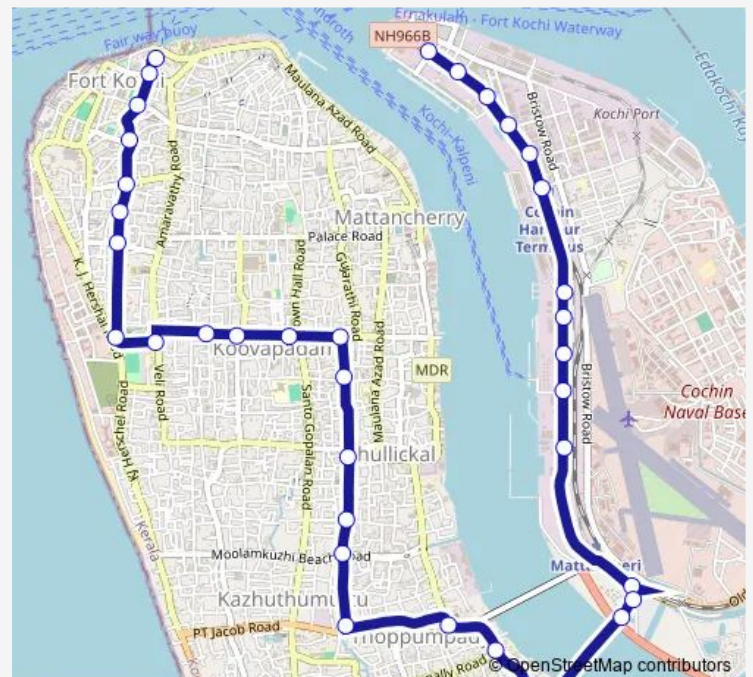

Thursday 06:00

Friday 06:00

Saturday 06:00

Sunday 06:00

Route info

Direction: Wellington Island

Stops: 35

Trip Duration: 0 hour 33 min