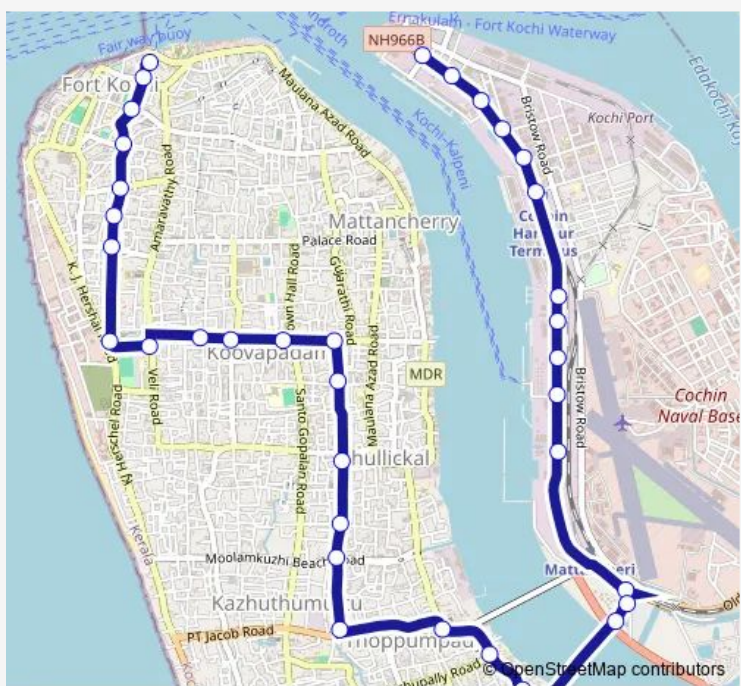

Bus Fort Kochi ↔ Wellington Island

[Go to website](#)

Direction
Wellington Island — Fort Kochi Stand
35 stops
[Open route schedule](#)

- Wellington Island
- Indian Oil
- Indiraghadhi Road
- Dlb
- Fire Station
- Mattancheri Wharf
- Gate
- Good Shed
- Hha
- Lakshadeep Wharf
- CSL Isrf
- Mattancherry Halt
- Mattancherry Halt
- CPT Junction
- Pyari Junction
- Kochu Palli
- Thoppumpady
- Kazhuthumuttu
- Polakandam Market
- Karuvelippadi
- Chullikkal

Route schedule
Wellington Island — Fort Kochi Stand

Monday	06:00
Tuesday	06:00
Wednesday	06:00
Thursday	06:00
Friday	06:00
Saturday	06:00
Sunday	06:00

Route info
Direction: Wellington Island
Stops: 35
Trip Duration: 0 hour 33 min

CPT Junction

Cift

Cift Junction

CSL Isrf

Route schedule

Fort Kochi Stand — Wellington Island

Monday 06:00

Tuesday 06:00

Indiraghadhi Road

Indian Oil

Wellington Island

Bus time schedules and route maps are available in an offline PDF at busmaps.com. Use the busmaps.com website to see live bus times, train schedule or subway schedule, and step-by-step directions for all public transit in Cochin