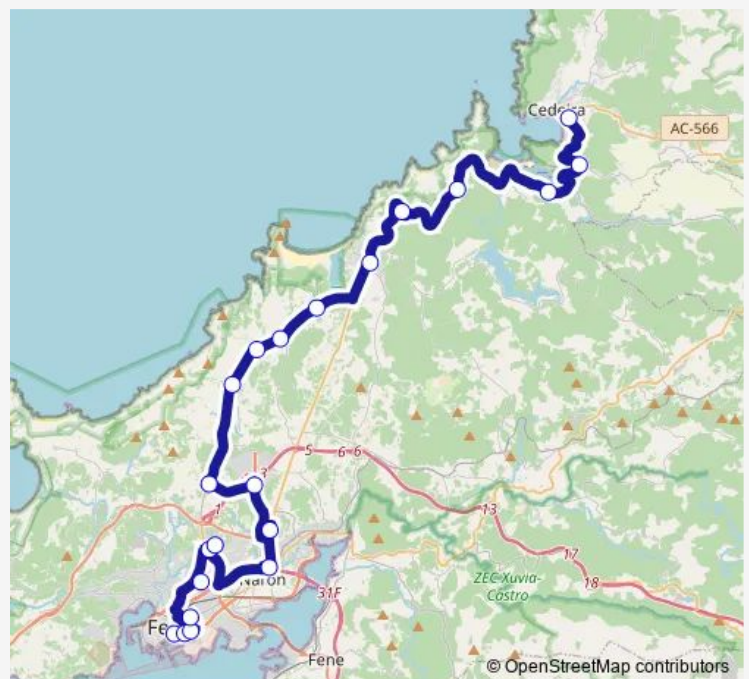

### Route schedule

Plaza de Galicia — Cedeira E.A.

Monday	12:30
Tuesday	12:30
Wednesday	12:30
Thursday	12:30
Friday	12:30
Saturday	—
Sunday	—

### Route info

Direction: Plaza de Galicia

Stops: 21

Trip Duration: 1 hour 10 min

■ XG640030 — Praza de Galicia-Cedeira E.A. (por Concello de Narón)

XG640030 Bus time schedules and route maps are available in an offline PDF at [busmaps.com](https://busmaps.com). Use the [busmaps.com](https://busmaps.com) website to see live bus times, train schedule or subway schedule, and step-by-step directions for all public transit in Valdovino