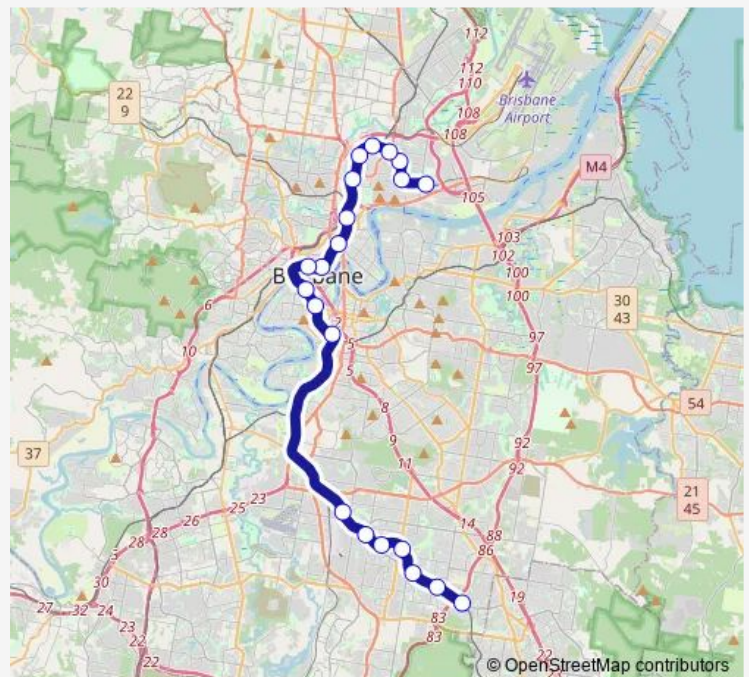

Sunnybank station, platform 2

Altandi station, platform 2

Runcorn station, platform 2

Fruitgrove station, platform 2

Kuraby station, platform 1

**Route schedule**

Doomben station, platform 1 — Kuraby station, platform 1

Monday 16:58

Tuesday 16:58

Wednesday 16:58

Thursday 16:58

Friday —

Saturday —

Sunday —

**Route info**

Direction: Doomben station, platform 1

Stops: 21

Trip Duration: 1 hour 11 min

■ DBBN — Doomben line - Beenleigh line

**Direction**

Doomben station, platform 1 — Kuraby station, platform 1

21 stops

[Open route schedule](#)

Doomben station, platform 1

Ascot station, platform 1

Hendra station, platform 1

Clayfield station, platform 1

Eagle Junction station, platform 1

Wooloowin station, platform 1

Albion station, platform 1

Bowen Hills station, platform 1