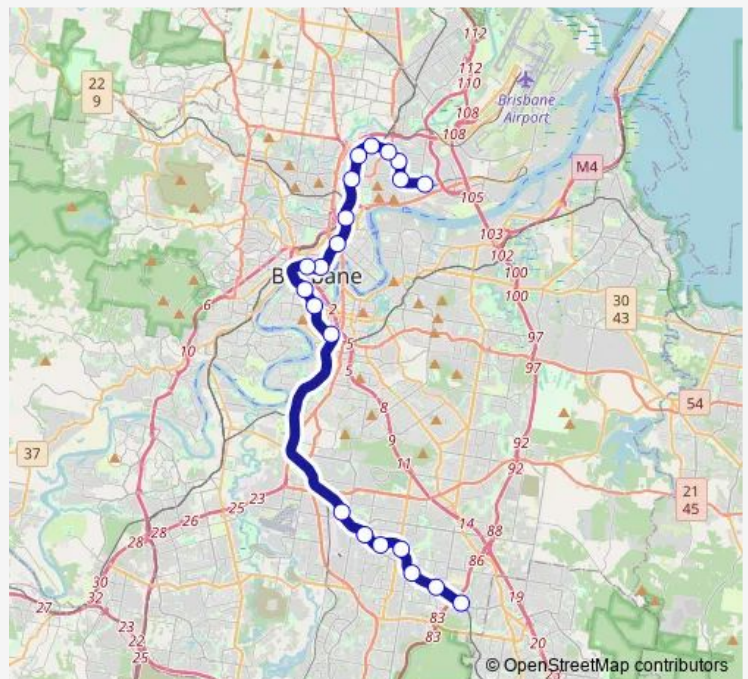

[Go to website](#)

**Direction**  
 Doomben station, platform 1 — Kuraby station, platform 1  
 21 stops  
[Open route schedule](#)

- Doomben station, platform 1
- Ascot station, platform 1
- Hendra station, platform 1
- Clayfield station, platform 1
- Eagle Junction station, platform 1
- Wooloowin station, platform 1
- Albion station, platform 1
- Bowen Hills station, platform 1
- Fortitude Valley station, platform 1
- Central station, platform 2
- Roma Street station, platform 4
- South Brisbane station, platform 1
- South Bank station, platform 1
- Boggo Road/Park Road station, platform 1
- Coopers Plains station, platform 2
- Banoon station, platform 2
- Sunnybank station, platform 2
- Altandi station, platform 2
- Runcorn station, platform 2
- Fruitgrove station, platform 2
- Kuraby station, platform 1

Route schedule  
 Doomben station, platform 1 — Kuraby station, platform 1

Monday	16:58
Tuesday	16:58
Wednesday	16:58
Thursday	16:58
Friday	—
Saturday	—
Sunday	—

Route info  
 Direction: Doomben station, platform 1  
 Stops: 21  
 Trip Duration: 1 hour 11 min

Altandi station, platform 2

Runcorn station, platform 2

Fruitgrove station, platform 2

Kuraby station, platform 1

## Route schedule

Doomben station, platform 1 — Kuraby station, platform 1

Monday —

Tuesday —

Wednesday —

Thursday —

Friday 16:58

Saturday —