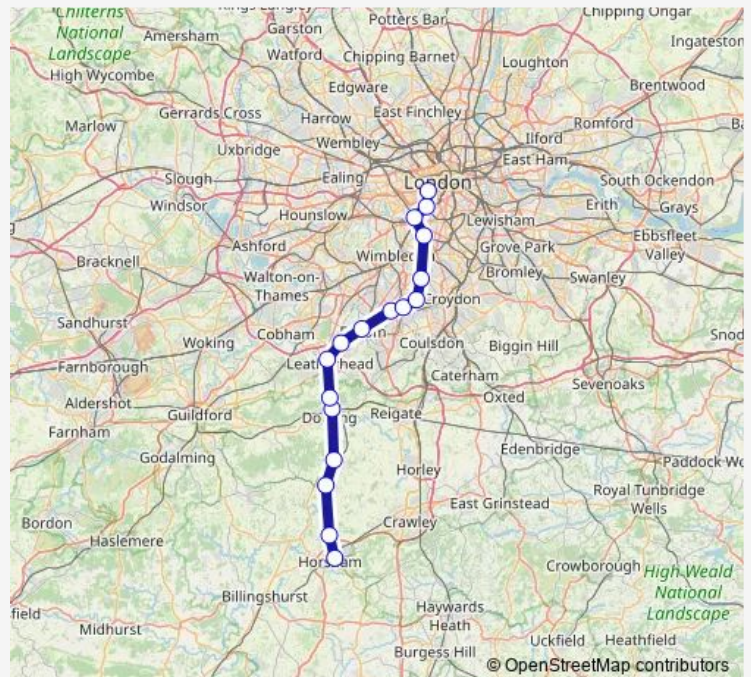

Sunday —

Route info

Direction: Horsham

Stops: 18

Trip Duration: 1 hour 19 min

■ Sn:Hrh->Vic — SN train service from HRH to Vic

Direction

Horsham — London Victoria

20 stops

[Open route schedule](#)

Horsham

Littlehaven

Ifield

Crawley

Three Bridges

Gatwick Airport

Direction: Horsham

Stops: 20

Trip Duration: 1 hour 17 min

Direction

Horsham — London Victoria

17 stops

[Open route schedule](#)

Horsham

Sunday —

Route info

Direction: Horsham

Stops: 17

Trip Duration: 1 hour 18 min

Sn:Hrh->Vic Rail time schedules and route maps are available in an offline PDF at busmaps.com. Use the busmaps.com website to see live bus times, train schedule or subway schedule, and step-by-step directions for all public transit in London