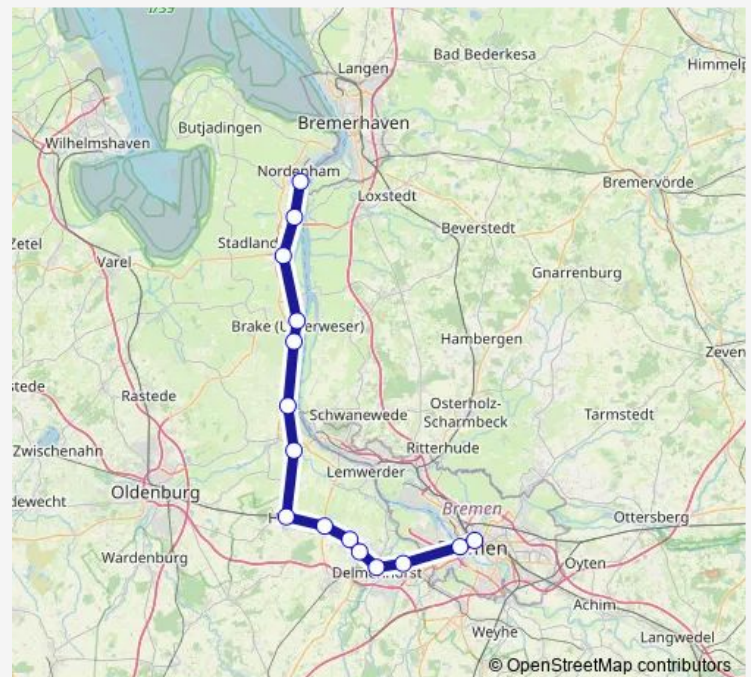

Suburban Railway RS4

[Go to website](#)

Direction

Bremen Hbf — Nordenham

15 stops

[Open route schedule](#)

Bremen Hbf

Bremen Neustadt

Heidkrug

Delmenhorst

Hoykenkamp

Schierbrok

Bookholzberg

Hude(Oldb)

Berne

Elsfleth

Tuesday 05:01-23:19

Wednesday 00:44-22:01

Thursday 05:01-23:45

Friday 00:45-23:45

Saturday 00:45-22:01

Sunday 07:01-22:01

Route info

Direction: Bremen Hbf

Stops: 15

Trip Duration: 1 hour 11 min

■ RS4

BusMaps

Direction

Nordenham — Bremen Hbf

15 stops

[Open route schedule](#)