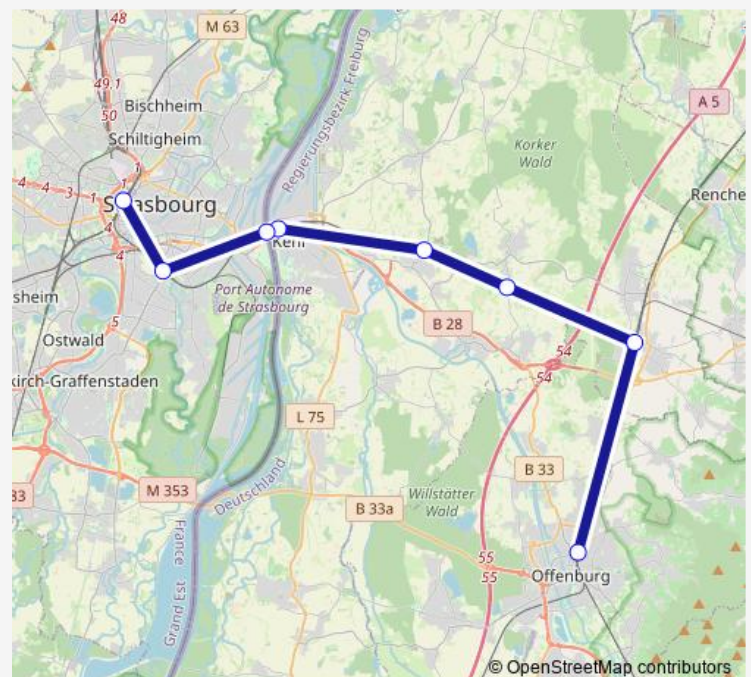

Rail Rs4

[Go to website](#)

Direction

Offenburg (Flixtrain) — Strasbourg

8 stops

[Open route schedule](#)

Offenburg (Flixtrain)

Appenweier

Legelshurst

Kork

Kehl

Kehl(Gr)

Krimmeri-Meinau

Strasbourg

Route schedule

Offenburg (Flixtrain) — Strasbourg

Monday 05:35-23:28

Tuesday 05:35-23:28

Wednesday 05:35-23:28

Thursday 05:35-23:28

Friday 05:35-23:28

Saturday 06:35-23:28

Sunday 06:35-21:05

Route info

Direction: Offenburg (Flixtrain)

Stops: 8

Trip Duration: 0 hour 29 min

■ Rs4

Direction

Strasbourg — Offenburg (Flixtrain)

8 stops

[Open route schedule](#)