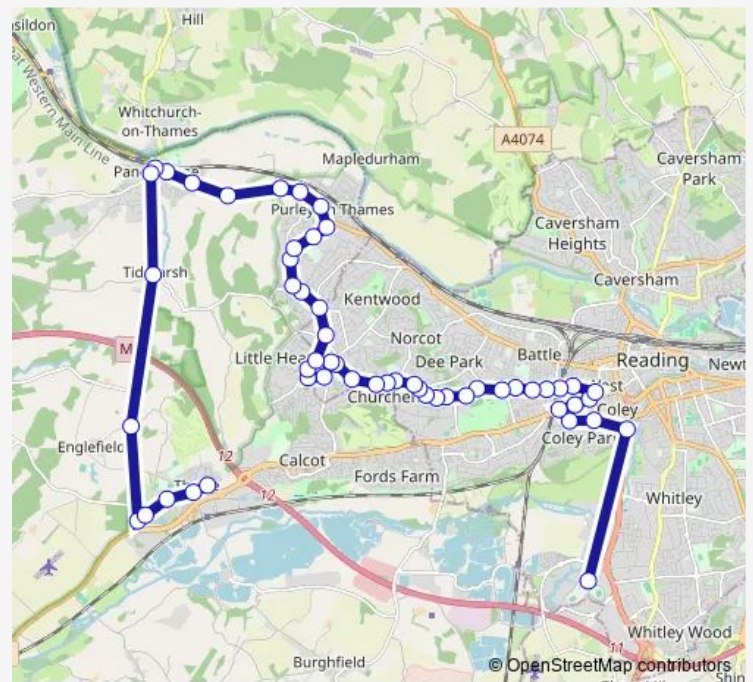

Coley Avenue

Hungerford Drive

Berkeley Avenue

Downshire Square

Lima Court

Russell Street

Maitland Road

Reading West Station - Tilehurst Road

Usk Road

Dee Road Top

Dryland House

Route schedule

Reading Stadium Bus Park — Brewery Court

Monday 22:00

Tuesday 22:00

Wednesday 22:00

Thursday 17:00-22:00

Friday 22:00

Saturday 17:00

Sunday 17:00

Route info

Direction: Reading Stadium Bus Park

Stops: 54

Trip Duration: 1 hour 2 min

Sunday 12:58

Route info

Direction: Brewery Court

Stops: 52

Trip Duration: 1 hour 2 min

Wellfield Close

St Pauls School

City Road