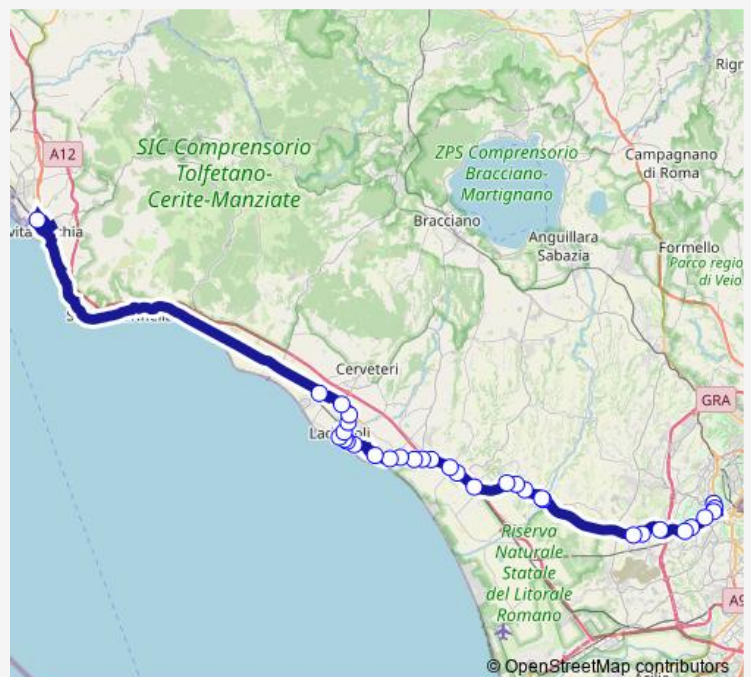

Fiumicino | Torre in Pietra-Palidoro FS # f17

Fiumicino | Via Aurelia (Palidoro) # f10819

Fiumicino | Via Aurelia (Km 32) # f19

Fiumicino | Via Aurelia Via Ceri # f20

Ladispoli | Via Aurelia Via Sorgente # f21

Ladispoli | Via Aurelia Via Galassie # f22

Route schedule

Roma | Capolinea Cornelia # f1 — Civitavecchia | Deposito # f277

Monday	—
Tuesday	14:40
Wednesday	—
Thursday	14:40
Friday	14:40
Saturday	14:40
Sunday	—

Route info

Direction: Roma | Capolinea Cornelia # f1

Stops: 33

Trip Duration: 1 hour 40 min

Ce818d — Roma Cornelia - Civitavecchia # Ce818d

Ladispoli | Via Aurelia Via Monteroni # f23

Ladispoli | Via Aurelia (Palo Laziale) # f146

Ladispoli | Via Settevene Palo (Cimitero) # f5928

Cerveteri | Via Aurelia Via Settevene Palo # f26

Cerveteri | Cerenova # f00019

Civitavecchia | Deposito # f277

Ce818d Bus time schedules and route maps are available in an offline PDF at [busmaps.com](https://busmaps.com). Use the [busmaps.com](https://busmaps.com) website to see live bus times, train schedule or subway schedule, and step-by-step directions for all public transit in Vatican City