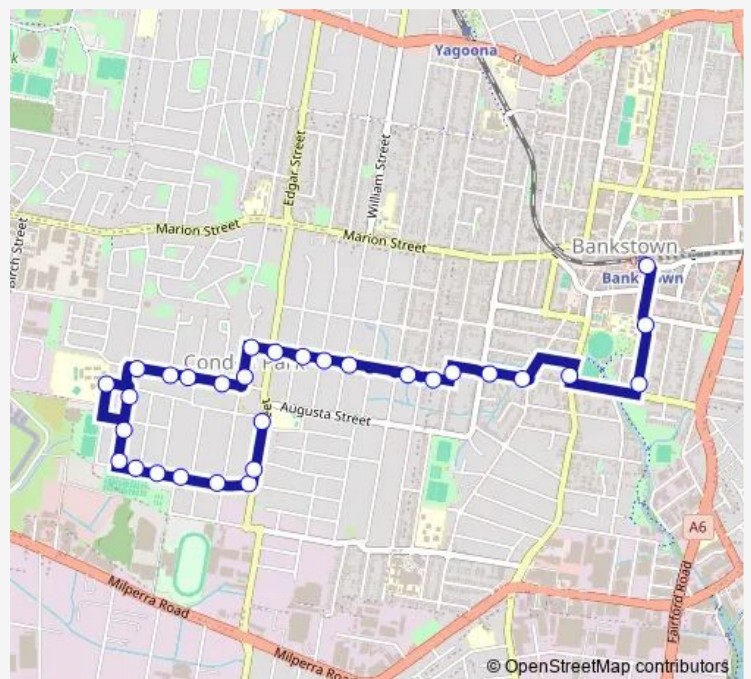

Townsend St At Mitchell St

Townsend St Opp Leemon St

Townsend St Before Manahan St

Forth Av After Railway Pde

Condell Park High School, Third Av

Route schedule

Bankstown Station, Stand A — Edgar St Opp Condell Park Public School

Monday 08:20

Tuesday 08:20

Wednesday 08:20

Thursday 08:20

Friday 08:20

Saturday —

Sunday —

Route info

Direction: Bankstown Station, Stand A

Stops: 30

Trip Duration: 0 hour 18 min

S572 — Bankstown to Condell Park Public School

Fourth Av After Second Av

Fourth Av At Yanderra St

Yanderra St Opp Deverall Park Netball Courts

Yanderra St Opp Deverall Park

Yanderra St Opp Ethel St

Yanderra St At Simmat Av

Yanderra St At Edgar St

Edgar St Opp Winifred St

Edgar St Opp Condell Park Public School

S572 School Bus time schedules and route maps are available in an offline PDF at busmaps.com. Use the busmaps.com website to see live bus times, train schedule or subway schedule, and step-by-step directions for all public transit in Liverpool