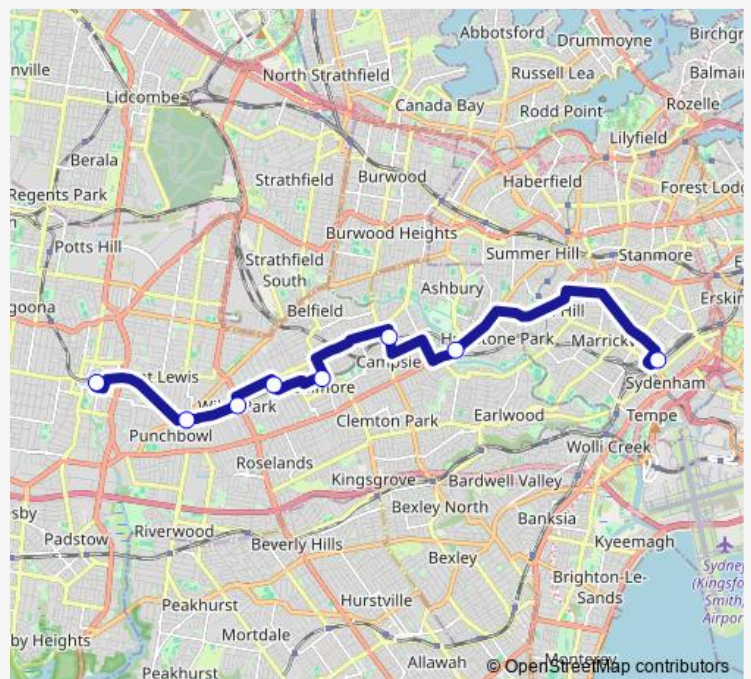

Sydenham Station, Railway Pde, Stand E

Route schedule

Bankstown Station, Stand J — Sydenham Station, Railway Pde, Stand E

Monday	—
Tuesday	21:44-00:14 ⁺¹
Wednesday	21:44-00:14 ⁺¹
Thursday	—
Friday	—
Saturday	—
Sunday	—

Route info

Direction: Bankstown Station, Stand J

Stops: 8

Trip Duration: 0 hour 40 min

12t3 — Sydenham, Canterbury, then all stations to Bankstown

Direction

Sydenham Station, Railway Pde, Stand C — Restwell St At Stewart Lane

The Boulevard Opp Wiley Park Station

Punchbowl Station, The Boulevard

Restwell St At Stewart Lane

Route schedule

Sydenham Station, Railway Pde, Stand C — Restwell St At Stewart Lane

Monday	—
Tuesday	21:39-00:39 ⁺¹
Wednesday	21:39-00:39 ⁺¹
Thursday	—
Friday	—
Saturday	—
Sunday	—