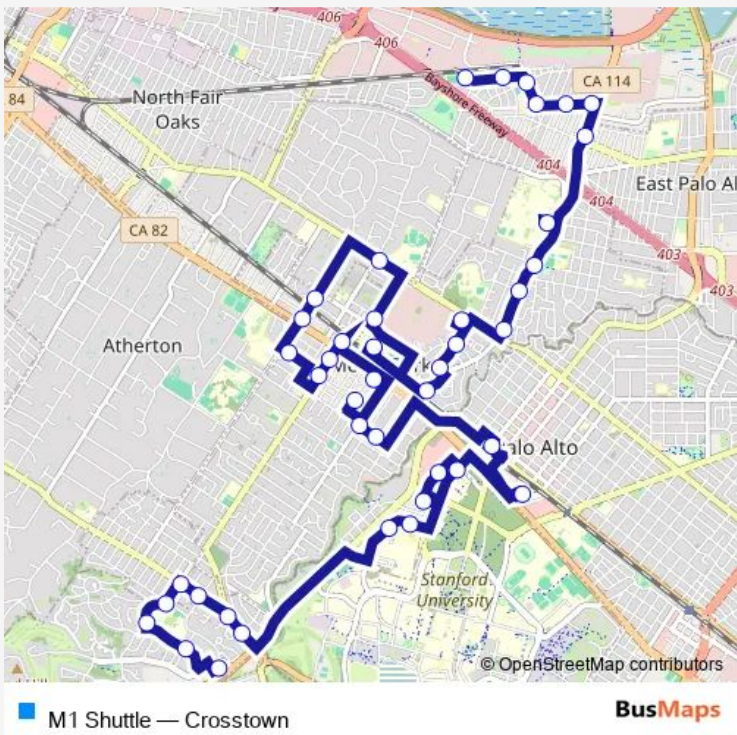

**Bus M1 Shuttle Crosstown**

[Go to website](#)

**Direction**  
 Sharon Heights Shopping Center — Belle Haven Community Campus  
 43 stops  
[Open route schedule](#)

- Sharon Heights Shopping Center
- Monte Rosa Dr & Eastridge Ave
- Avy Ave & Monte Rosa Dr
- Avy Ave & Altschul Ave
- Alameda de las Pulgas & Avy Ave
- Alameda de las Pulgas & Sharon Rd
- Alameda de las Pulgas & Santa Cruz Ave
- Santa Cruz Ave & Palo Alto Way
- Stanford Medical Center (Welch/Blake Wilbur Dr)
- Welch Rd @ Lucile Packard Children's Hospital
- Stanford Shopping Center
- Nordstrom / Crate & Barrel
- Hoover Pavilion
- Palo Alto Medical Foundation
- Palo Alto Caltrain (Lytton & Alma)
- University/Partridge Ave.
- University Dr & Middle Ave
- Little House Recreation Center
- Safeway (El Camino Real/Middle Ave)
- Menlo Park Caltrain (Crosstown Shuttle Stop)
- Santa Cruz Ave & Curtis St

**Route schedule**  
 Sharon Heights Shopping Center — Belle Haven Community Campus

Monday	08:05-15:09
Tuesday	08:05-15:09
Wednesday	08:05-15:09
Thursday	08:05-15:09
Friday	08:05-15:09
Saturday	—
Sunday	—

**Route info**  
 Direction: Sharon Heights Shopping Center  
 Stops: 43  
 Trip Duration: 1 hour 29 min

Santa Cruz Ave & Crane St

Crane Place

Glenwood Ave & El Camino Real

Glenwood Ave & Mills Ct

Middlefield & Oak Grove Ave

Belle Haven Community Campus

**Direction**

Belle Haven Community Campus — Sharon Heights Shopping Center

44 stops

[Open route schedule](#)

Belle Haven Community Campus

Terminal Ave &amp; Modoc Ave

Chilco St &amp; Hamilton Ave