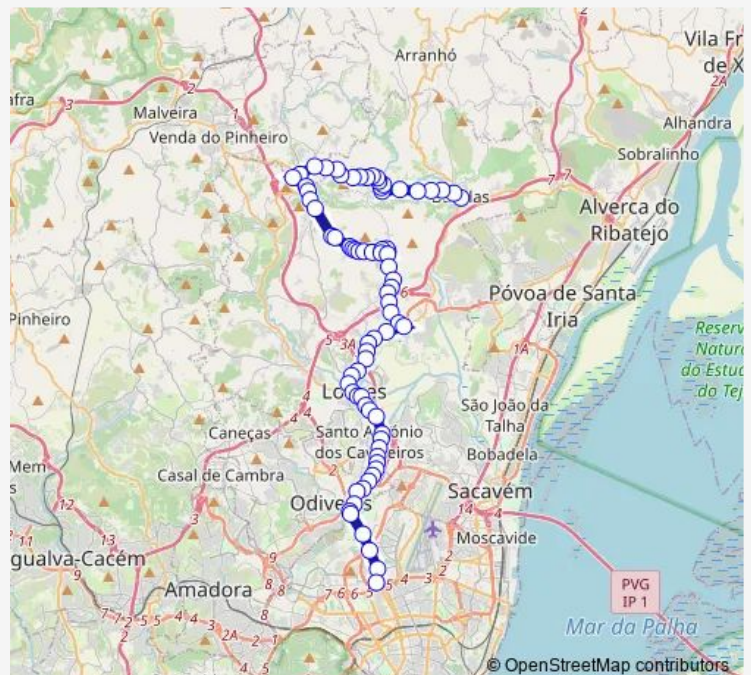

Thursday 05:25-18:15

Friday 05:25-18:15

Saturday —

Sunday —

Route info

Direction: Bucelas

Stops: 77

Trip Duration: 1 hour 2 min