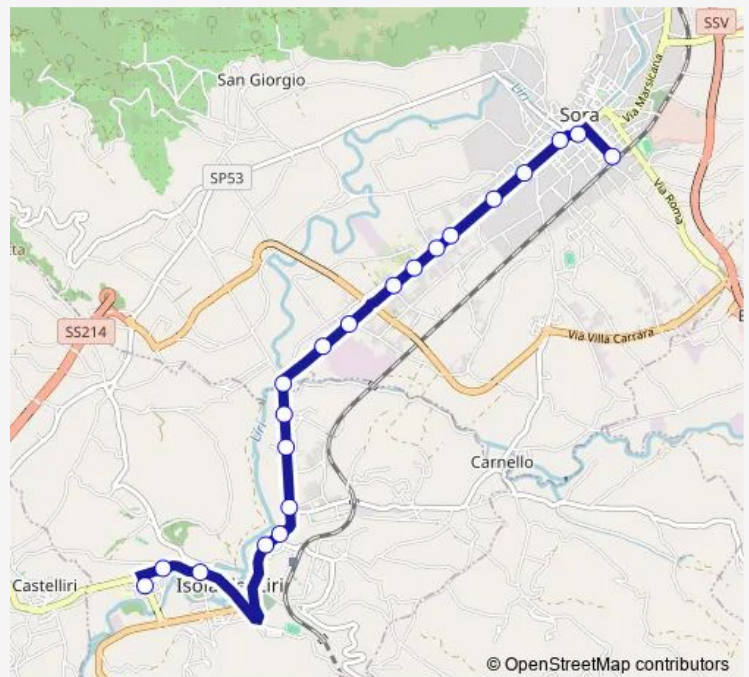

Isola Liri | Via Borgonuovo Via Panzacchi # f5900

Isola Liri | Via Borgonuovo Via Carnello # f5901

Isola Liri | Via Tavernanova Via Cataldi # f5902

Isola Liri | Largo Tavernanova # f5903

Isola Liri | Largo Bottaro # f5905

Isola Liri | Via Roma Via Granciarà # f5906

ISOLA LIRI | Via Lungoliri Pirandello # f7835

Route schedule

Sora | Stazione FS # f5890 — ISOLA LIRI | Via Lungoliri Pirandello # f7835

Monday	08:20-13:10
Tuesday	08:20-13:10
Wednesday	08:20-13:10
Thursday	08:20-13:10
Friday	08:20-13:10
Saturday	—
Sunday	—

Route info

Direction: Sora | Stazione FS # f5890

Stops: 20

Trip Duration: 0 hour 20 min

Sora - Isola del Liri # Ar622a

Bus time schedules and route maps are available in an offline PDF at busmaps.com. Use the busmaps.com website to see live bus times, train schedule or subway schedule, and step-by-step directions for all public transit in Isola del Liri