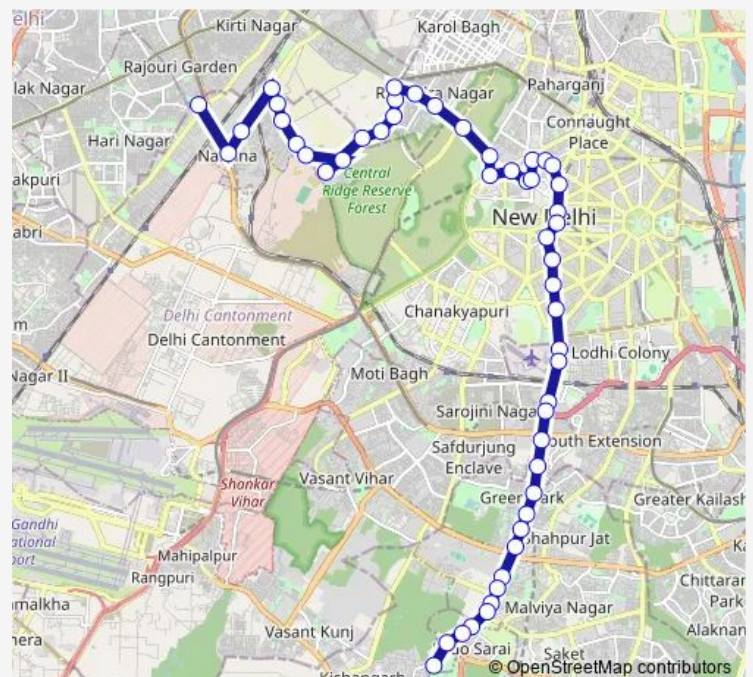

Talkatora Stadium

Dr. RML Hospital

Talkatora Road

Route schedule

Mayapuri Depot — Mehrauli Terminal

Monday 07:15-21:05

Tuesday 07:15-21:05

Wednesday 07:15-21:05

Thursday 07:15-21:05

Friday 07:15-21:05

Saturday 07:15-21:05

Sunday 07:15-21:05

Route info

Direction: Mayapuri Depot

Stops: 51

Trip Duration: 1 hour 44 min