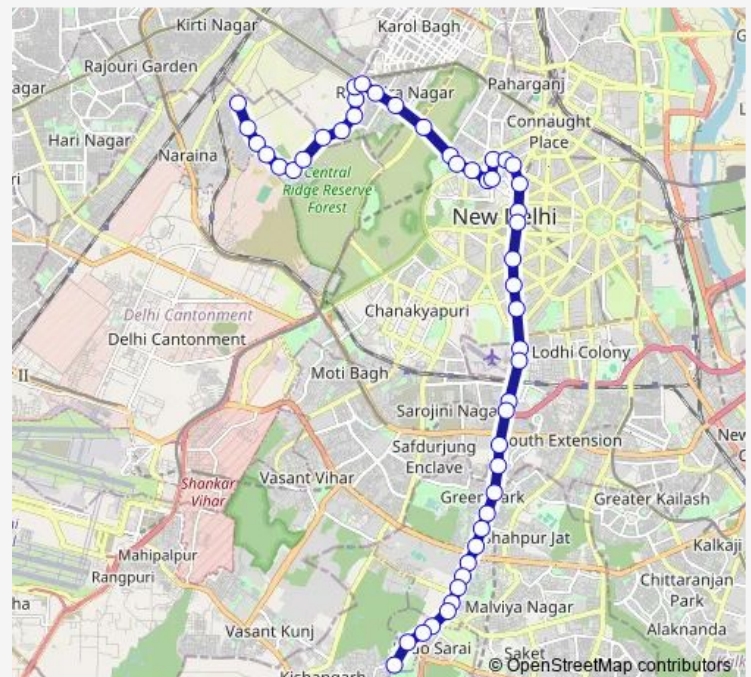

Thursday 06:32-21:30

Friday 06:32-21:30

Saturday 06:32-21:30

Sunday 06:32-21:30

Route info

Direction: Inder Puri Krishi Kunj

Stops: 49

Trip Duration: 1 hour 26 min