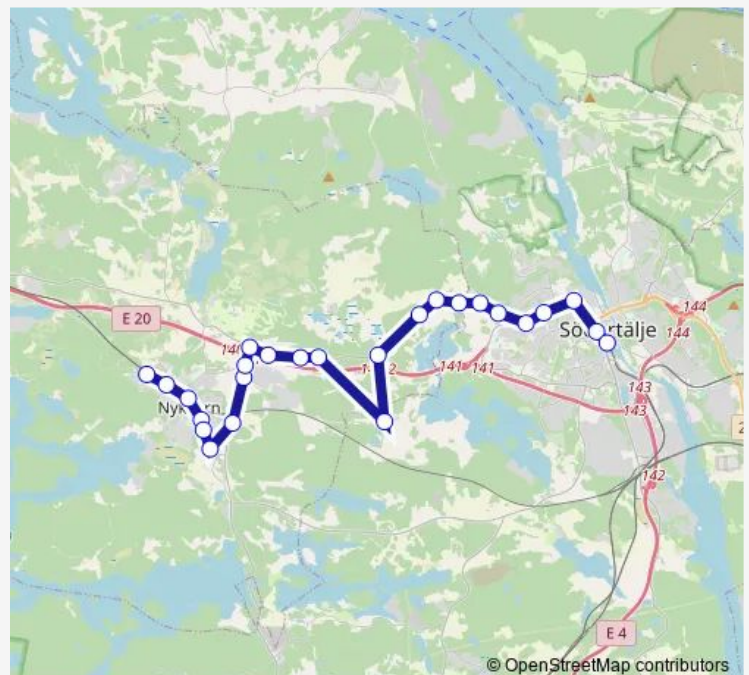

Nykvarn Björkesta

Route schedule

Södertälje centrum station — Nykvarn Bärvägen

Monday 06:42-15:53

Tuesday 06:42-07:38

Wednesday 06:42-07:38

Thursday 06:42-15:53

Friday 06:42-15:53

Saturday 07:01-15:53

Sunday 07:01-15:53

Route info

Direction: Södertälje centrum station

Stops: 24

Trip Duration: 0 hour 37 min

■ 780

BusMaps

Nykvarn station

Nykvarn Eldarevägen

Nykvarn Bärvägen

Direction

Nykvarn Bärvägen — Södertälje centrum station

25 stops

[Open route schedule](#)

Nykvarn Bärvägen