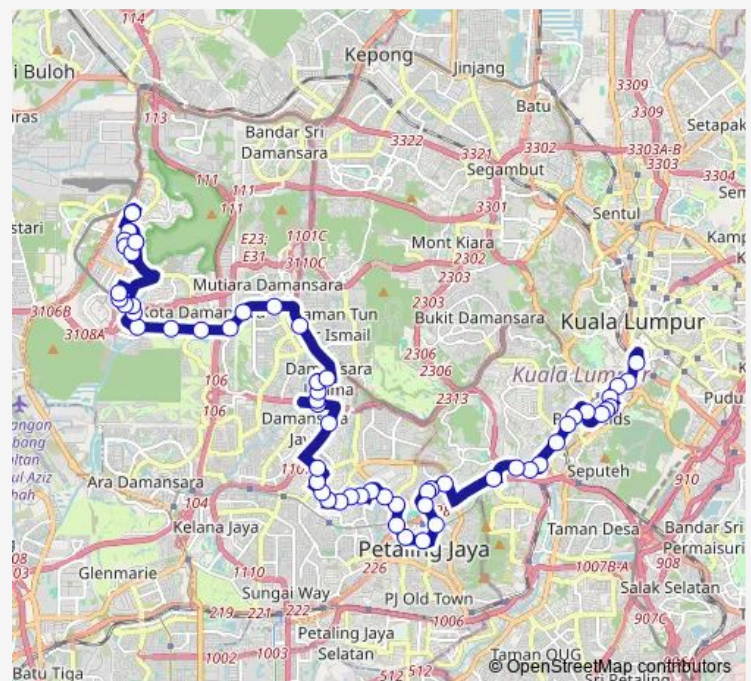

Pj91 Pangsapuri Siantan

Pj666 Komersial Sepah Puteri

Pj355 Gugusan Semarak 4

Pj360 Gugusan Mawar

Route schedule

Pj63 PPR Kota Damansara — (M) K12212 Pasar Seni
(Platform D1 - D6)

Monday	05:30-22:00
Tuesday	05:30-22:00
Wednesday	05:30-22:00
Thursday	05:30-22:00
Friday	05:30-22:00
Saturday	05:30-21:50
Sunday	05:30-21:50

Route info

Direction: Pj63 PPR Kota Damansara

Stops: 61

Trip Duration: 1 hour 15 min

780 — Kota Damansara ~ Hab Pasar Seni

Pj668 Gugusan Matahari

Pj366 Apartment D'Shire Villa

Pj368 MRT Surian