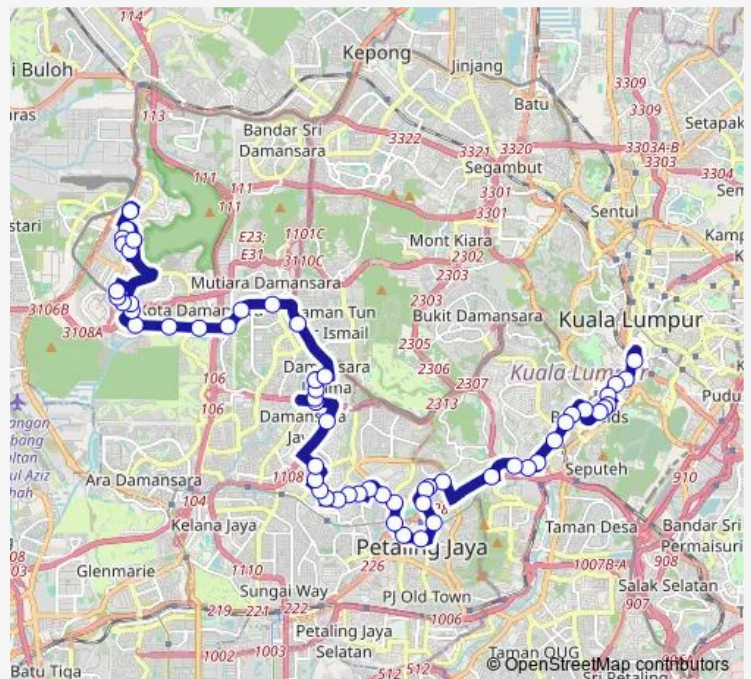

Pj91 Pangsapuri Siantan

Pj666 Komersial Sepah Puteri

Pj355 Gugusan Semarak 4

Pj360 Gugusan Mawar

**Route schedule**

Pj63 PPR Kota Damansara — (M) K12212 Pasar Seni  
(Platform D1 - D6)

Monday	05:30-22:00
Tuesday	05:30-22:00
Wednesday	05:30-22:00
Thursday	05:30-22:00
Friday	05:30-22:00
Saturday	05:30-21:50
Sunday	05:30-21:50

**Route info**

Direction: Pj63 PPR Kota Damansara

Stops: 61

Trip Duration: 0 hour 50 min

780 — Kota Damansara ~ Hab Pasar Seni

Pj668 Gugusan Matahari

Pj366 Apartment D'Shire Villa

Pj368 MRT Surian