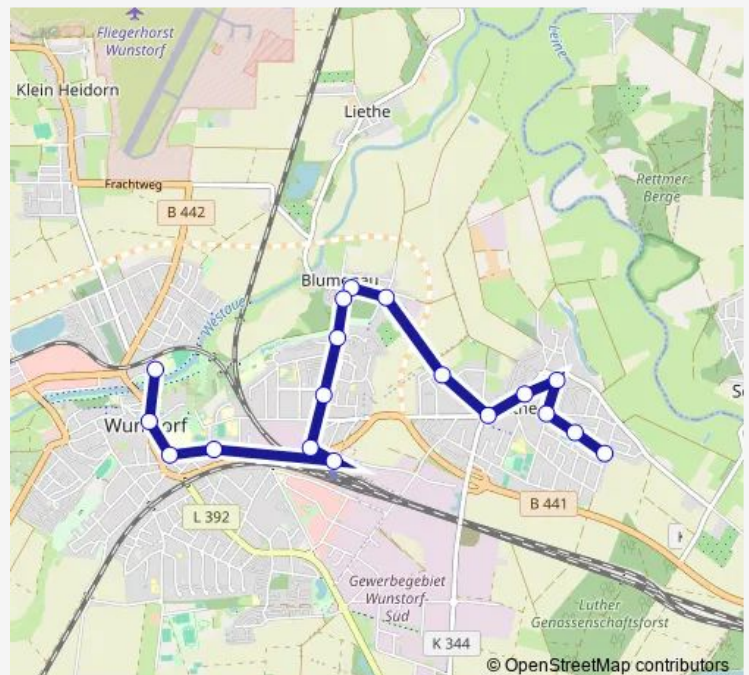

Blumenau Am Blumengarten

Blumenau Manhorner Straße

Blumenau Am Kalkofen

Luthe Sommerstraße

Luthe Am Lehmstich

Luthe Schule

Luthe Sperberhorst

Luthe Königsberger Straße

Route schedule

Wunstorf/Zob — Luthe Königsberger Straße

Monday 04:58-23:28

Tuesday 04:58-23:28

Wednesday 04:58-23:28

Thursday 04:58-23:28

Friday 04:58-23:28

Saturday 05:58-23:28

Sunday 07:58-23:28

Route info

Direction: Wunstorf/Zob

Stops: 12

Trip Duration: 0 hour 12 min

Direction

Luthe Königsberger Straße — Wunstorf/Igs

18 stops

Thursday 05:11-23:41

Friday 05:11-23:41

Saturday 06:11-23:41

Sunday 08:11-23:41

Route info

Direction: Luthe Königsberger Straße

Stops: 18

Trip Duration: 0 hour 23 min