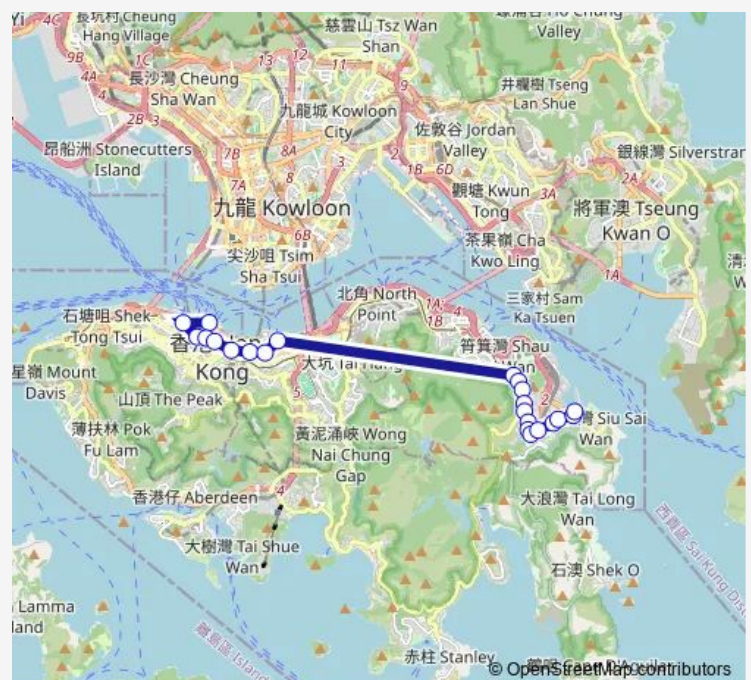

Route schedule

[Ctb] Chai WAN (East) — [Ctb] Central Ferry Piers[[Kmb+Ctb] Central (Central Ferry Piers)/
Central Ferry Piers[[Kmb] Central (Central Ferry Piers)

Monday 05:35-17:00

Tuesday 05:35-17:00

Wednesday 05:35-17:00

Thursday 05:35-17:00

Friday 05:35-17:00

Saturday 06:35-20:00

Sunday 05:35-21:15

Route info

Direction: [Ctb] Chai WAN (East)

Stops: 22

Trip Duration: 0 hour 45 min

780 — Chai WAN (East) - Central (Central Ferry Piers)

[Ctb] Shan Tsui Court, Chai WAN Road[[Kmb+Ctb] Shan Tsui Court/
Shan Tsui Court, Chai WAN Road[[Kmb] Shan Tsui Court

[Ctb] Shau KEI WAN East Government Secondary School, Chai WAN Road[[Kmb+Ctb] Shau KEI WAN East Government Secondary School/
Shau KEI WAN East Government Secondary School, Chai WAN Road[[Kmb] Shau KEI WAN East Government Secondary School