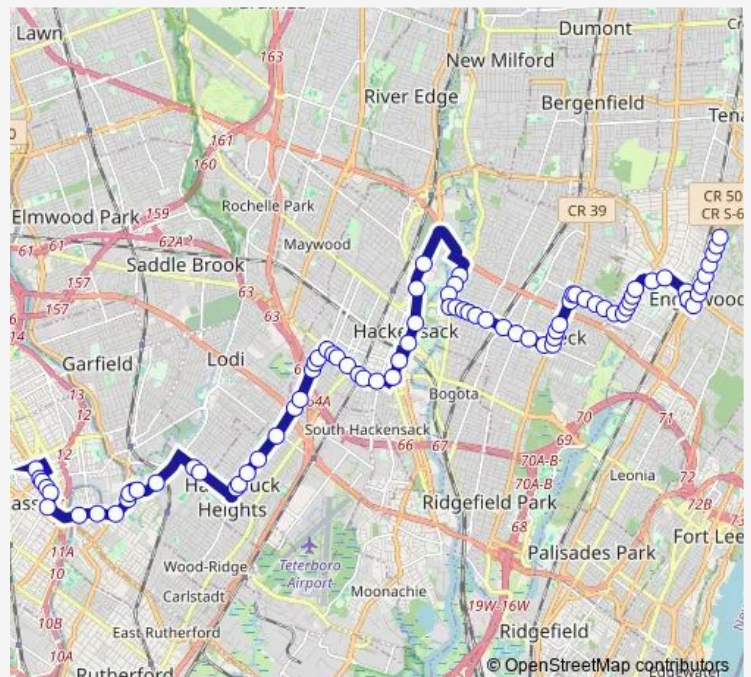

Main AVE & Blum St

Passaic (Terhune) AVE AT Roosevelt Ave

Passaic ST AT Avalon Dr

Boulevard AT Raymond St

Boulevard AT Division Ave

Boulevard AT Franklin Ave

Boulevard AT Central Ave

Boulevard AT Williams Ave

Boulevard AT Baldwin Ave

### Route schedule

Main AVE Terminal — Engle ST AT Davidson Place

Monday 05:45-22:45

Tuesday 05:45-22:45

Wednesday 05:45-22:45

Thursday 05:45-22:45

Friday 05:45-22:45

Saturday 05:45-18:45

### Route info

Direction: Main AVE Terminal

Stops: 79

Trip Duration: 1 hour 8 min

Summit AVE AT West Pleasantview Ave

Summit AVE AT Standish Ave

Summit AVE AT Marvin Ave

Summit AVE AT Simons Ave