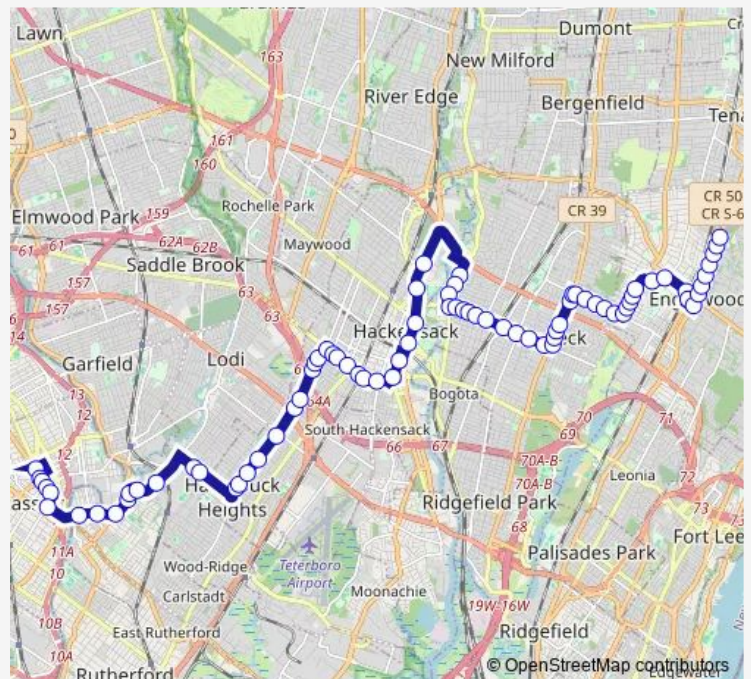

[Go to website](#)

**Direction**  
 Main AVE Terminal — Engle ST AT Davidson Place  
 79 stops  
[Open route schedule](#)

- Main AVE Terminal
- Main AVE AT Prospect St
- Main AVE AT Broadway
- Main AVE AT Passaic Ave
- Main AVE AT Park Pl
- GREGORY AVE AT PENNINGTON AVE
- Main AVE AT Anderson Ave
- Main AVE AT Hatheway St
- Main AVE AT Locust Ave
- Main AVE AT Park Row
- Main AVE AT Midland Ave
- Main AVE AT Crescent Rd
- Main AVE & Blum St
- PASSAIC (TERHUNE) AVE AT ROOSEVELT AVE
- PASSAIC ST AT AVALON DR
- Boulevard AT Raymond St
- Boulevard AT Division Ave
- Boulevard AT Franklin Ave
- Boulevard AT Central Ave
- Boulevard AT Williams Ave
- Boulevard AT Baldwin Ave

### Route schedule

Main AVE Terminal — Engle ST AT Davidson Place

Monday	05:45-22:45
Tuesday	05:45-22:45
Wednesday	05:45-22:45
Thursday	05:45-22:45
Friday	05:45-22:45
Saturday	05:45-18:45
Sunday	—

### Route info

Direction: Main AVE Terminal  
 Stops: 79  
 Trip Duration: 1 hour 2 min

Summit AVE AT West Pleasantview Ave

Summit AVE AT Standish Ave

Summit AVE AT Marvin Ave

Summit AVE AT Simons Ave

Essex ST AT Summit Ave

## Route info

Direction: Engle ST AT Davidson Place

Stops: 76

Trip Duration: 1 hour 10 min

Cedar LN AT Teaneck Rd

Cedar LN AT Grange Rd

Cedar LN AT Queen Anne Rd

Cedar LN AT Palisade Ave