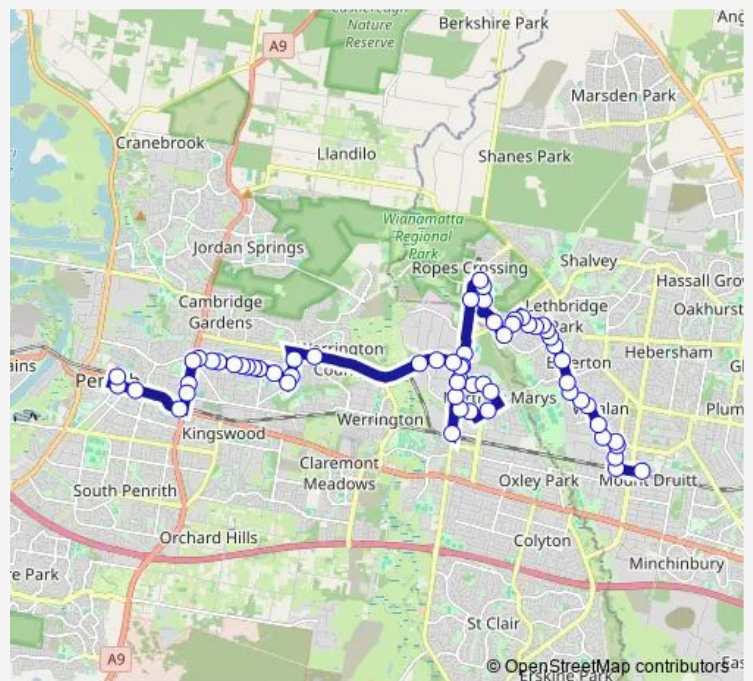

41 Hatherton Rd

Hatherton Rd Opp Le Maire Av

Hatherton Rd After Rymill Rd

Forrester Rd After Hatherton Rd

Route schedule

Mount Druitt Station, Stand F — Mount Druitt Station, Stand F

Monday	09:46-15:11
Tuesday	09:46-14:16
Wednesday	09:46-14:16
Thursday	09:46-14:16
Friday	09:46-14:16
Saturday	09:25-16:25
Sunday	10:11-15:11

Route info

Direction: Mount Druitt Station, Stand F

Stops: 40

Trip Duration: 0 hour 27 min

780 — Mount Druitt to Penrith via Ropes Crossing

Rymill Rd Opp Bernacci St

Rymill Rd Opp Petersen Cres

Hatherton Rd Opp Rymill Rd

Luxford Rd Opp Gasmata Cres

Luxford Rd At Samarai Rd

Luxford Rd At Sunda Av

Luxford Rd At Semana St

Belmore Av Opp Mount Druitt Public School

Belmore Av After Kurrajong Av

Mt Druitt Community Centre, Belmore Av