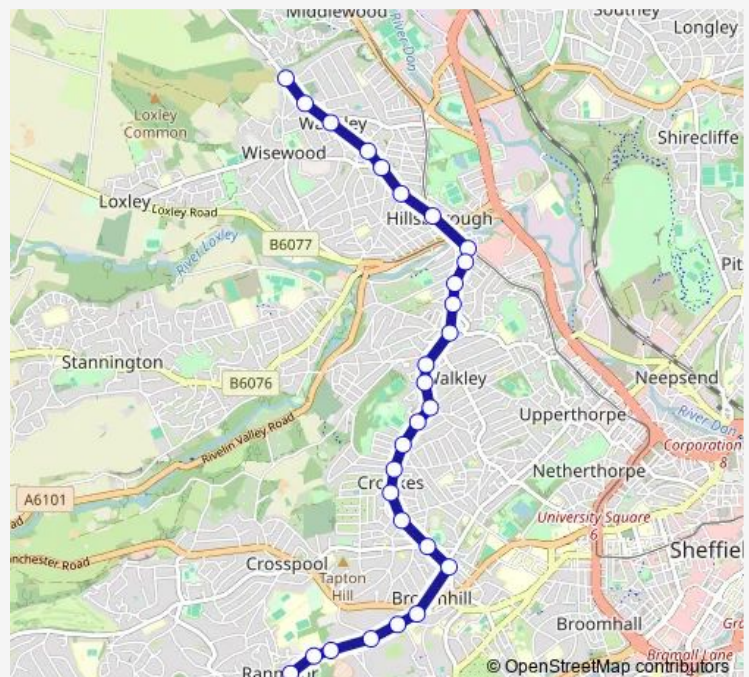

Thursday 07:58

Friday 07:58

Saturday —

Sunday —

Route info

Direction: Worrall Road/Langsett Avenue

Stops: 28

Trip Duration: 0 hour 29 min

Fulwood Road/Riverdale Road

Direction

Fulwood Road/Ranmoor Park Road — Middlewood Road/Marion Road

22 stops

[Open route schedule](#)

Fulwood Road/Ranmoor Park Road

Crookes/Bute Street

Crookes/Brick Street

Worrall Road/Vainor Road

Worrall Road/Prescott Road

Langsett Avenue/Don Avenue

Middlewood Road/Marion Road

Route schedule

Fulwood Road/Ranmoor Park Road — Middlewood Road/Marion Road

Monday 15:45

Tuesday 15:45

Wednesday 15:45

Thursday 15:45

Friday 15:45

Saturday —

Sunday —

Route info

Direction: Fulwood Road/Ranmoor Park Road

Stops: 22